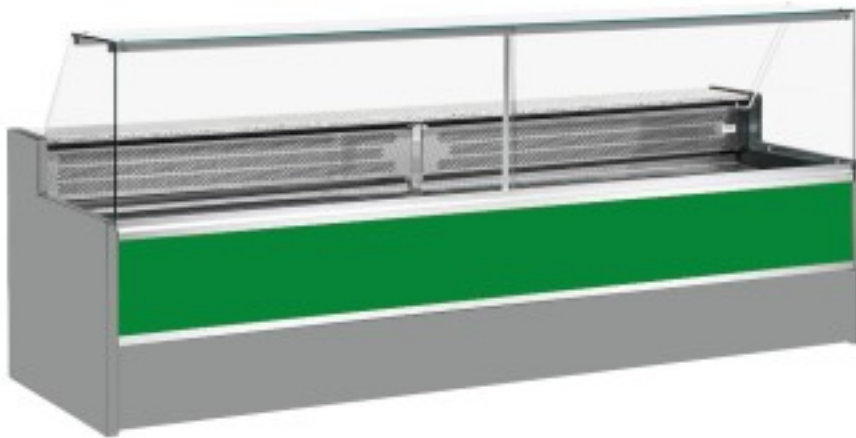

Cod: 11068026952807

Static refrigerated counter with reserve compartment for delicatessen and butcher's shop upward-opening glass panes green +4 +6°C 200x98x127h cm

Description

Static refrigerated counter with modern style and attention to detail to meet every need, robust thanks to stainless steel structure, granite worktop and stainless steel display area.

Actual dimensions not corresponding to the picture for illustration purposes only.

N.B. The optional frame with castors can only be selected at the time of purchase.

Dimensions

Dimensioni esterne	2000x980x1270 mm
--------------------	------------------

Dimensioni imballo	2100x1130x1580 mm
--------------------	-------------------

Technical data

Alimentazione	Electric
Gas refrigerante	R290
Refrigerazione	static
Temperatura d'esercizio	+4 +6 °C
Voltaggio	230 V