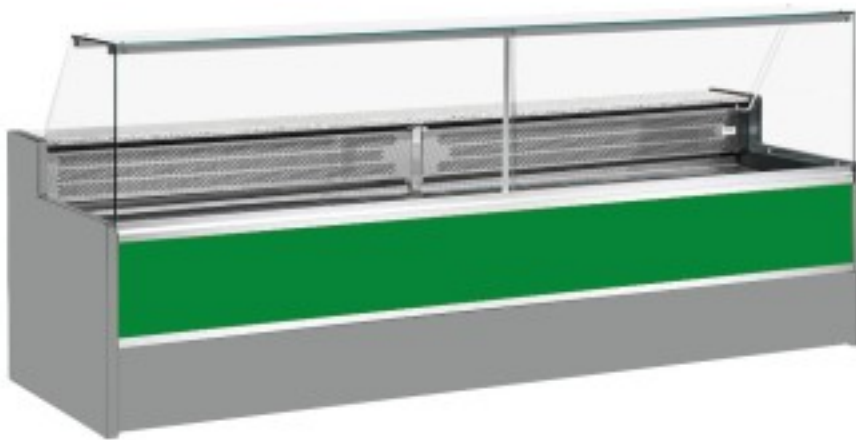

Cod: 11068026952807

Static refrigerated counter with reserve compartment for delicatessen and butcher's shop upward-opening glass panes green +4 +6°C 200x98x127h cm

Description

Static refrigerated counter with modern style and attention to detail to meet every need, robust thanks to stainless steel structure, granite worktop and stainless steel display area. Actual dimensions not corresponding to the picture for illustration purposes only. N.B. The optional frame with castors can only be selected at the time of purchase.

Dimensions

Dimensioni esterne	2000x980x1270 mm
Dimensioni imballo	2100x1130x1580 mm

Technical data

Alimentazione	Electric
Gas refrigerante	R290
Refrigerazione	static
Temperatura d'esercizio	+4 +6 °C
Voltaggio	230 V