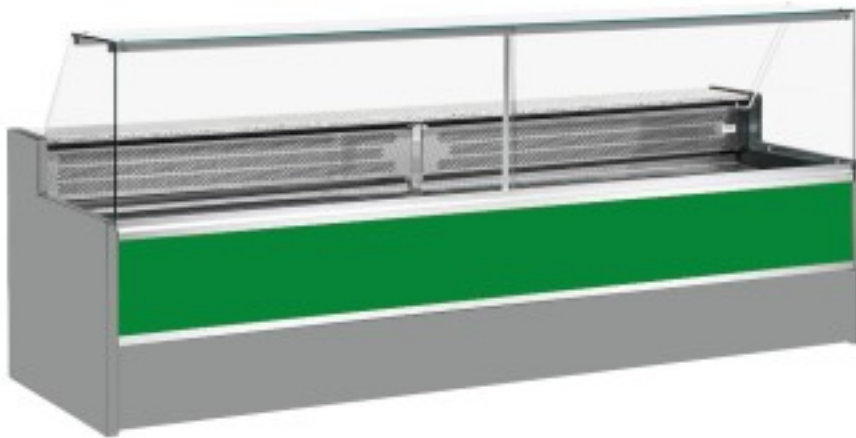

Cod: 11068026952806

Static refrigerated counter with reserve compartment for delicatessen and butcher's shop upward-opening glass panes green +4 +6°C 150x98x127h cm

Description

Static refrigerated counter with modern style and attention to detail to meet every need, robust thanks to stainless steel structure, granite worktop and stainless steel display area. Actual dimensions not corresponding to the picture for illustration purposes only. N.B. The optional frame with castors can only be selected at the time of purchase.

Dimensions

Dimensioni esterne	1500x980x1270 mm
Dimensioni imballo	1600x1130x1580 mm

Technical data

Alimentazione	Electric
Gas refrigerante	R290
Refrigerazione	static
Temperatura d'esercizio	+4 +6 °C
Voltaggio	230 V