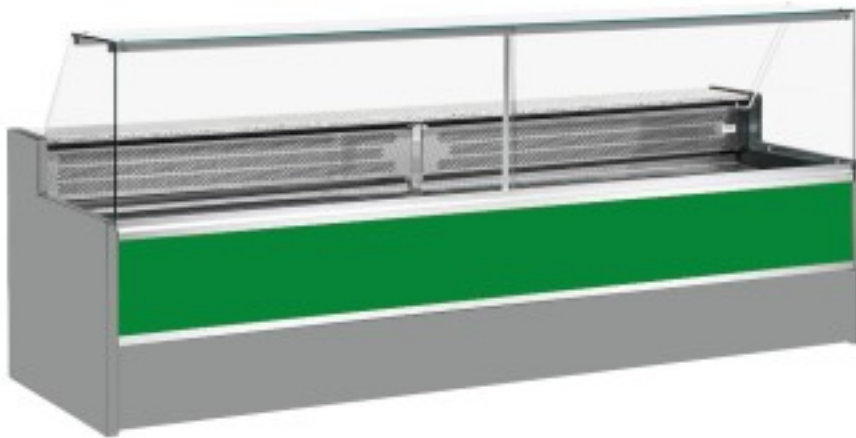

Cod: 11068026952806

Static refrigerated counter with reserve compartment for delicatessen and butcher's shop upward-opening glass panes green +4 +6°C 150x98x127h cm

Description

Static refrigerated counter with modern style and attention to detail to meet every need, robust thanks to stainless steel structure, granite worktop and stainless steel display area.

Actual dimensions not corresponding to the picture for illustration purposes only.

N.B. The optional frame with castors can only be selected at the time of purchase.

Dimensions

Dimensioni esterne	1500x980x1270 mm
--------------------	------------------

Dimensioni imballo	1600x1130x1580 mm
--------------------	-------------------

Technical data

Alimentazione	Electric
Gas refrigerante	R290
Refrigerazione	static
Temperatura d'esercizio	+4 +6 °C
Voltaggio	230 V