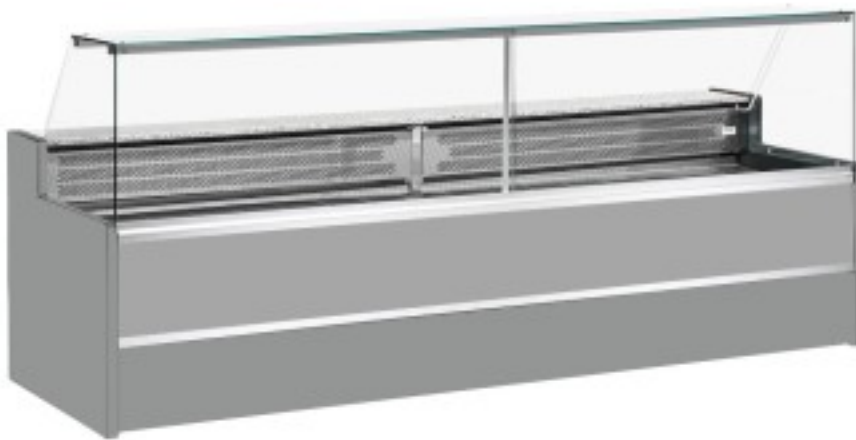

Cod: 11068022952811

**Static refrigerated counter with reserve compartment for delicatessen and butcher's shop upward-opening glasses grey +4 +6°C 400x98x127h cm**

## Description

Static refrigerated counter with modern style and attention to detail to meet every need, robust thanks to stainless steel structure, granite worktop and stainless steel display area. Actual dimensions not corresponding to the picture for illustration purposes only. N.B. The optional frame with castors can only be selected at the time of purchase.

## Dimensions

Dimensioni esterne	4000x980x1270 mm
Dimensioni imballo	4100x1130x1580 mm

**Technical data**

Alimentazione	Electric
Gas refrigerante	R290
Refrigerazione	static
Temperatura d'esercizio	+4 +6 °C
Voltaggio	230 V