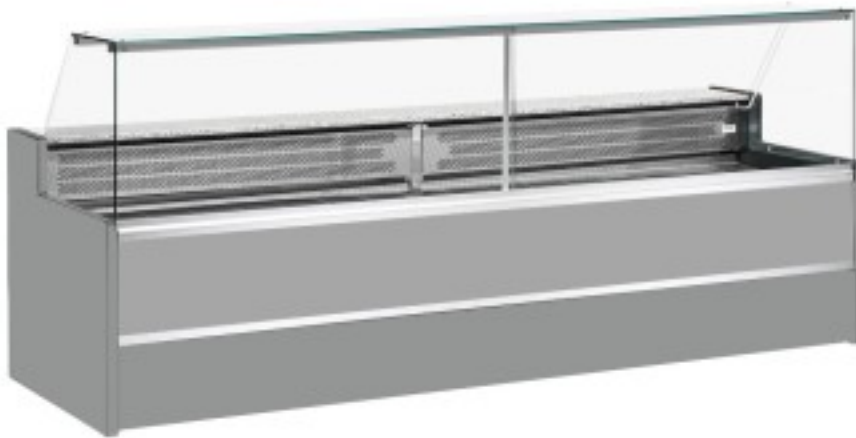

Cod: 11068022952810

Static refrigerated counter with reserve compartment for delicatessen and butcher's shop upward-opening glasses grey +4 +6°C 350x98x127h cm

Description

Static refrigerated counter with modern style and attention to detail to meet every need, robust thanks to stainless steel structure, granite worktop and stainless steel display area. Actual dimensions not corresponding to the picture for illustration purposes only. N.B. The optional frame with castors can only be selected at the time of purchase.

Dimensions

Dimensioni esterne	3500x980x1270 mm
Dimensioni imballo	3600x1130x1580 mm

Technical data

Alimentazione	Electric
Gas refrigerante	R290
Refrigerazione	static
Temperatura d'esercizio	+4 +6 °C
Voltaggio	230 V