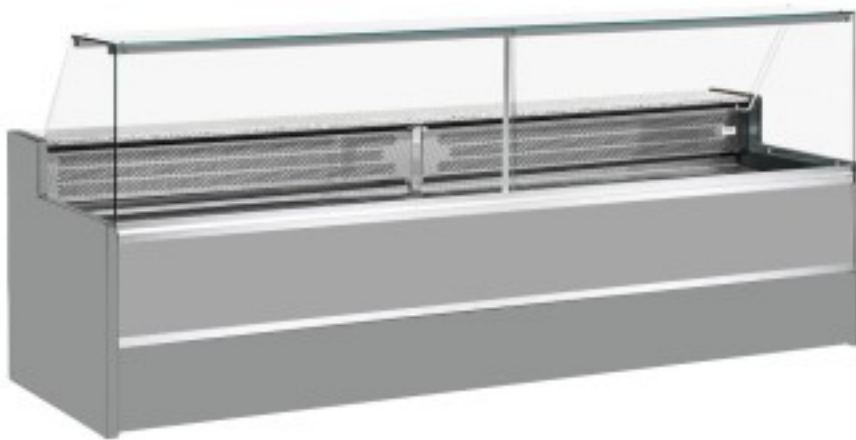

Cod: 11068022952809

Static refrigerated counter with reserve compartment for delicatessen and butcher's shop upward-opening glasses grey +4 +6°C 300x98x127h cm

Description

Static refrigerated counter with modern style and attention to detail to meet every need, robust thanks to stainless steel structure, granite worktop and stainless steel display area. Actual dimensions not corresponding to the picture for illustration purposes only. N.B. The optional frame with castors can only be selected at the time of purchase.

Dimensions

Dimensioni esterne	3000x980x1270 mm
Dimensioni imballo	3100x1130x1580 mm

Technical data

Alimentazione	Electric
Gas refrigerante	R290
Refrigerazione	static
Temperatura d'esercizio	+4 +6 °C
Voltaggio	230 V