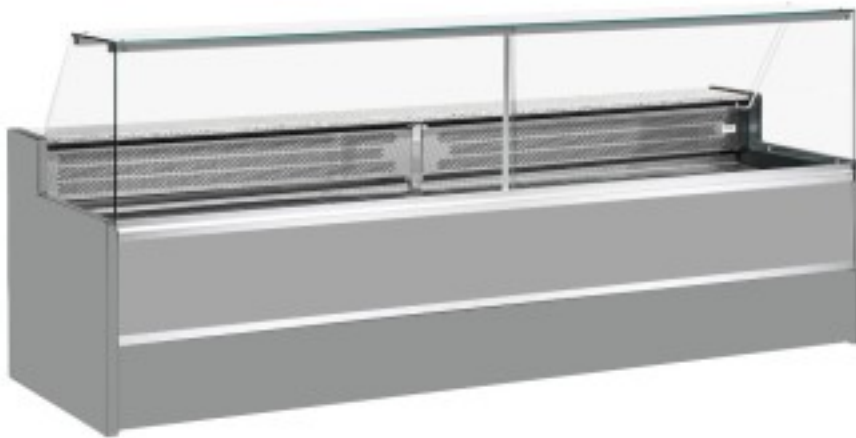

Cod: 11068022952808

Static refrigerated counter with reserve compartment for delicatessen and butcher's shop upward-opening windows grey +4 +6°C 250x98x127h cm

Description

Static refrigerated counter with modern style and attention to detail to meet every need, robust thanks to stainless steel structure, granite worktop and stainless steel display area.

Actual dimensions not corresponding to the picture for illustration purposes only.

N.B. The optional frame with castors can only be selected at the time of purchase.

Dimensions

Dimensioni esterne	2500x980x1270 mm
--------------------	------------------

Dimensioni imballo

2600x1130x1580 mm

Technical data

Alimentazione	Electric
Gas refrigerante	R290
Refrigerazione	static
Temperatura d'esercizio	+4 +6 °C
Voltaggio	230 V