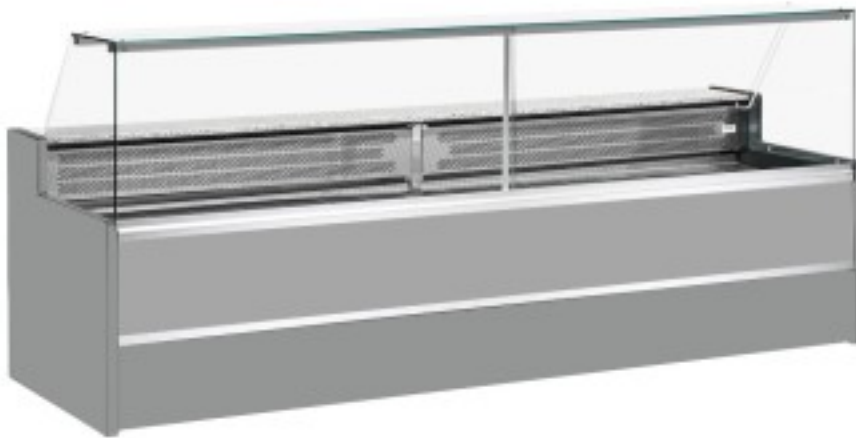

Cod: 11068022952807

**Static refrigerated counter with reserve compartment for delicatessen and butcher's shop upward-opening glasses grey +4 +6°C 200x98x127h cm**

## Description

Static refrigerated counter with modern style and attention to detail to meet every need, robust thanks to stainless steel structure, granite worktop and stainless steel display area.

Actual dimensions not corresponding to the picture for illustration purposes only.

**N.B. The optional frame with castors can only be selected at the time of purchase.**

## Dimensions

Dimensioni esterne	2000x980x1270 mm
--------------------	------------------

Dimensioni imballo	2100x1130x1580 mm
--------------------	-------------------