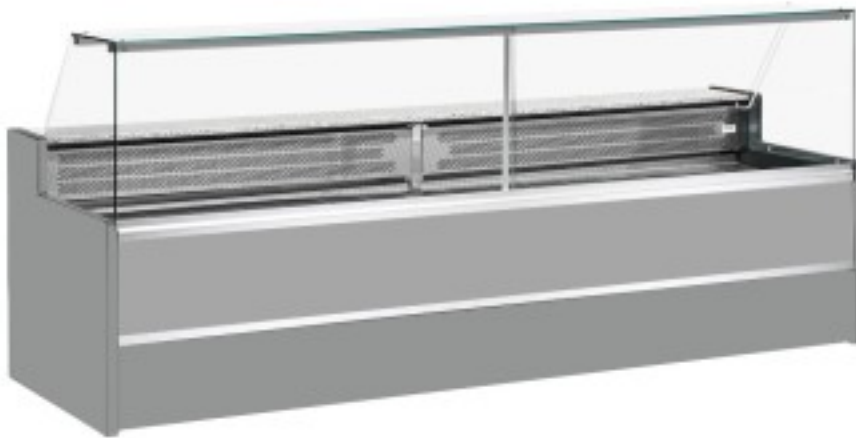

Cod: 11068022952806

Static refrigerated counter with reserve compartment for delicatessen and butcher's shop upward-opening glasses grey +4 +6°C 150x98x127h cm

Description

Static refrigerated counter with modern style and attention to detail to meet every need, robust thanks to stainless steel structure, granite worktop and stainless steel display area.

Actual dimensions not corresponding to the picture for illustration purposes only.

N.B. The optional frame with castors can only be selected at the time of purchase.

Dimensions

Dimensioni esterne	1500x980x1270 mm
--------------------	------------------

Dimensioni imballo	1600x1130x1580 mm
--------------------	-------------------

Technical data

Alimentazione	Electric
Gas refrigerante	R290
Refrigerazione	static
Temperatura d'esercizio	+4 +6 °C
Voltaggio	230 V