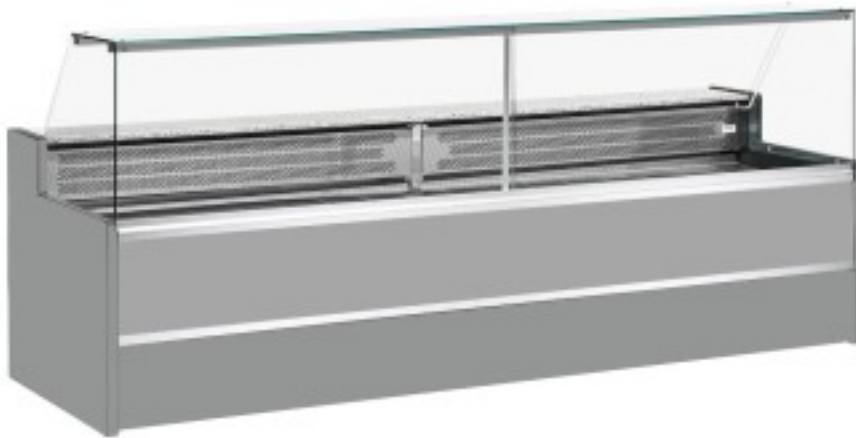

Cod: 11068022952806

**Static refrigerated counter with reserve compartment for delicatessen and butcher's shop upward-opening glasses grey +4 +6°C 150x98x127h cm**

## Description

Static refrigerated counter with modern style and attention to detail to meet every need, robust thanks to stainless steel structure, granite worktop and stainless steel display area.

Actual dimensions not corresponding to the picture for illustration purposes only.

**N.B. The optional frame with castors can only be selected at the time of purchase.**

## Dimensions

Dimensioni esterne	1500x980x1270 mm
--------------------	------------------

Dimensioni imballo	1600x1130x1580 mm
--------------------	-------------------