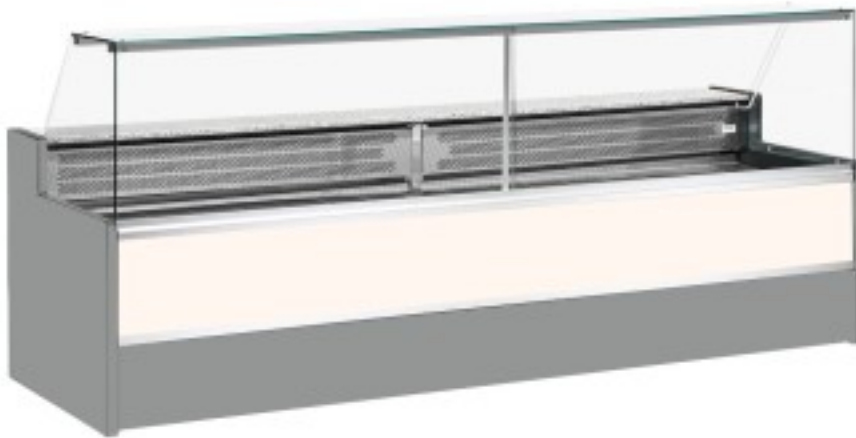

Cod: 11068006952811

Static refrigerated counter with reserve compartment for delicatessen and butcher's shop upward-opening glasses white +4 +6°C 400x98x127h cm

Description

Static refrigerated counter with modern style and attention to detail to meet every need, robust thanks to stainless steel structure, granite worktop and stainless steel display area.

Actual dimensions not corresponding to the picture for illustration purposes only.

N.B. The optional frame with castors can only be selected at the time of purchase.

Dimensions

Dimensioni esterne	4000x980x1270 mm
--------------------	------------------

Dimensioni imballo	4100x1130x1580 mm
--------------------	-------------------

Technical data

Alimentazione	Electric
Gas refrigerante	R290
Refrigerazione	static
Temperatura d'esercizio	+4 +6 °C
Voltaggio	230 V