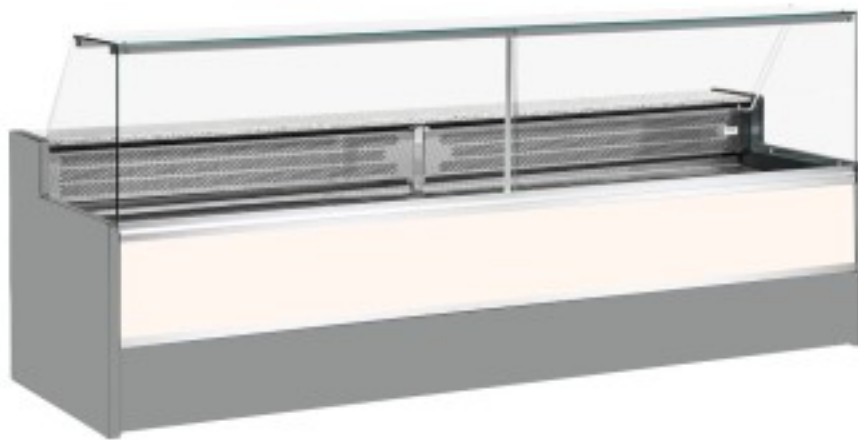

Cod: 11068006952811

**Static refrigerated counter with reserve compartment for delicatessen and butcher's shop upward-opening glasses white +4 +6°C 400x98x127h cm**

## Description

Static refrigerated counter with modern style and attention to detail to meet every need, robust thanks to stainless steel structure, granite worktop and stainless steel display area. Actual dimensions not corresponding to the picture for illustration purposes only. N.B. The optional frame with castors can only be selected at the time of purchase.

## Dimensions

Dimensioni esterne	4000x980x1270 mm
Dimensioni imballo	4100x1130x1580 mm

**Technical data**

Alimentazione	Electric
Gas refrigerante	R290
Refrigerazione	static
Temperatura d'esercizio	+4 +6 °C
Voltaggio	230 V