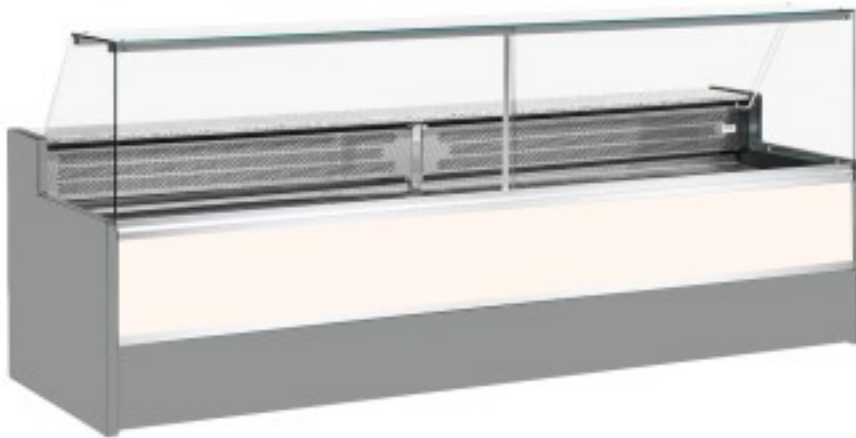

Cod: 11068006952810

Static refrigerated counter with reserve compartment for delicatessen and butcher's shop upward-opening glasses white +4 +6°C 350x98x127h cm

Description

Static refrigerated counter with modern style and attention to detail to meet every need, robust thanks to stainless steel structure, granite worktop and stainless steel display area.

Actual dimensions not corresponding to the picture for illustration purposes only.

N.B. The optional frame with castors can only be selected at the time of purchase.

Dimensions

Dimensioni esterne	3500x980x1270 mm
--------------------	------------------

Dimensioni imballo

3600x1130x1580 mm

Technical data

Alimentazione	Electric
Gas refrigerante	R290
Refrigerazione	static
Temperatura d'esercizio	+4 +6 °C
Voltaggio	230 V