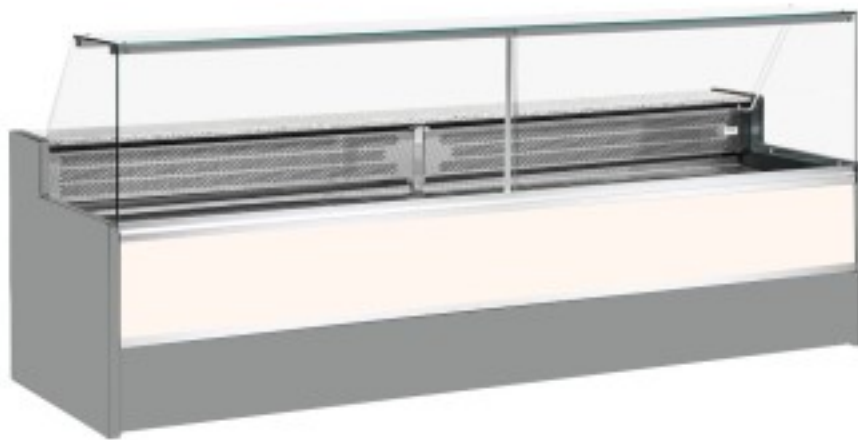

Cod: 11068006952810

Static refrigerated counter with reserve compartment for delicatessen and butcher's shop upward-opening glasses white +4 +6°C 350x98x127h cm

Description

Static refrigerated counter with modern style and attention to detail to meet every need, robust thanks to stainless steel structure, granite worktop and stainless steel display area.

Actual dimensions not corresponding to the picture for illustration purposes only.

N.B. The optional frame with castors can only be selected at the time of purchase.

Dimensions

Dimensioni esterne	3500x980x1270 mm
--------------------	------------------

Dimensioni imballo

3600x1130x1580 mm

Technical data

Alimentazione	Electric
Gas refrigerante	R290
Refrigerazione	static
Temperatura d'esercizio	+4 +6 °C
Voltaggio	230 V