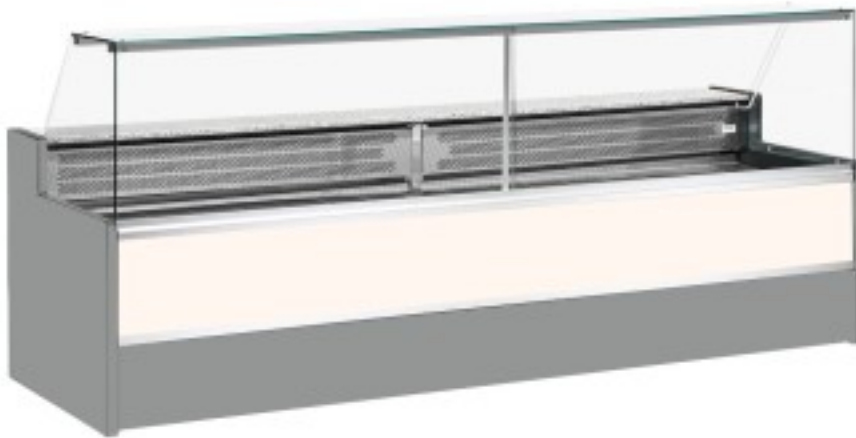

Cod: 11068006952810

Static refrigerated counter with reserve compartment for delicatessen and butcher's shop upward-opening glasses white +4 +6°C 350x98x127h cm

Description

Static refrigerated counter with modern style and attention to detail to meet every need, robust thanks to stainless steel structure, granite worktop and stainless steel display area. Actual dimensions not corresponding to the picture for illustration purposes only. N.B. The optional frame with castors can only be selected at the time of purchase.

Dimensions

Dimensioni esterne	3500x980x1270 mm
Dimensioni imballo	3600x1130x1580 mm

Technical data

Alimentazione	Electric
Gas refrigerante	R290
Refrigerazione	static
Temperatura d'esercizio	+4 +6 °C
Voltaggio	230 V