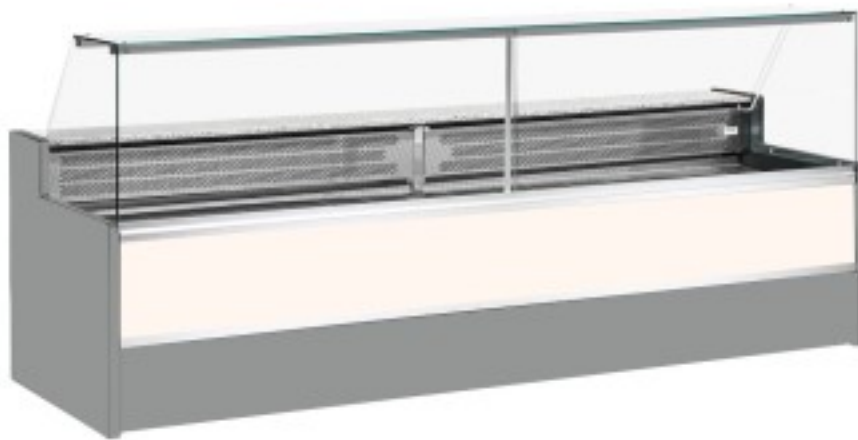

Cod: 11068006952809

**Static refrigerated counter with reserve compartment for delicatessen and butcher's shop upward-opening glasses white +4 +6°C 300x98x127h cm**

## Description

Static refrigerated counter with modern style and attention to detail to meet every need, robust thanks to stainless steel structure, granite worktop and stainless steel display area.

Actual dimensions not corresponding to the picture for illustration purposes only.

**N.B. The optional frame with castors can only be selected at the time of purchase.**

## Dimensions

Dimensioni esterne	3000x980x1270 mm
--------------------	------------------

Dimensioni imballo

3100x1130x1580 mm