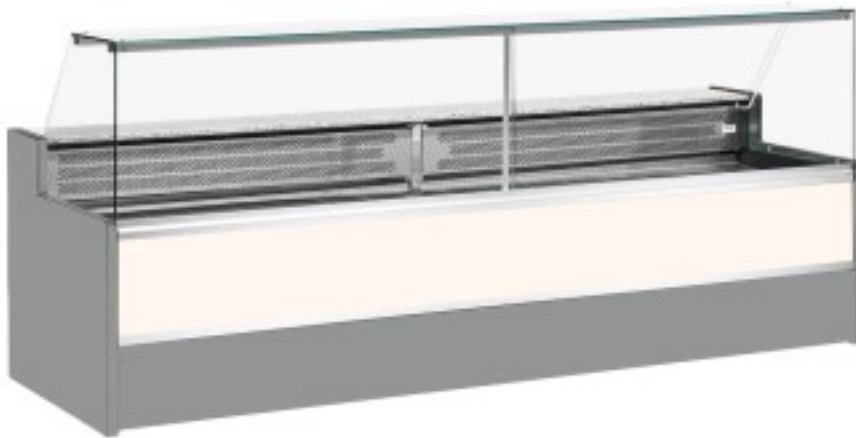

Cod: 11068006952808

Static refrigerated counter with reserve compartment for delicatessen and butcher's shop upward-opening windows white +4 +6°C 250x98x127h cm

Description

Static refrigerated counter with modern style and attention to detail to meet every need, robust thanks to stainless steel structure, granite worktop and stainless steel display area.

Actual dimensions not corresponding to the picture for illustration purposes only.

N.B. The optional frame with castors can only be selected at the time of purchase.

Dimensions

Dimensioni esterne	2500x980x1270 mm
--------------------	------------------

Dimensioni imballo

2600x1130x1580 mm

Technical data

Alimentazione	Electric
Gas refrigerante	R290
Refrigerazione	static
Temperatura d'esercizio	+4 +6 °C
Voltaggio	230 V