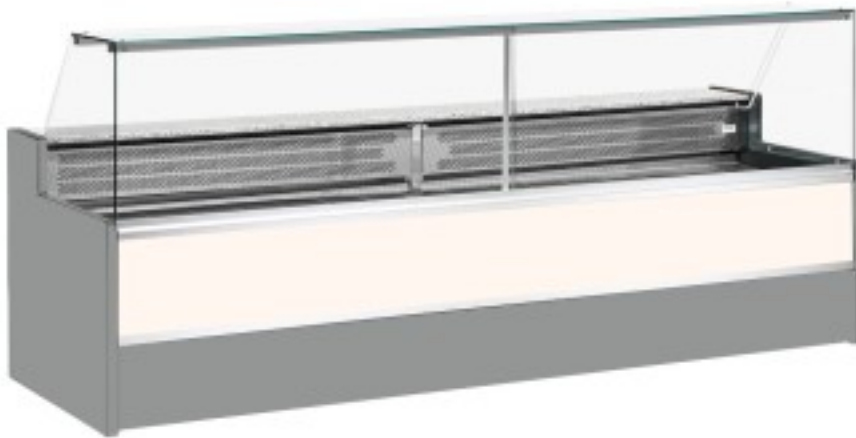

Cod: 11068006952807

**Static refrigerated counter with reserve compartment for delicatessen and butcher's shop upward-opening glasses white +4 +6°C 200x98x127h cm**

## Description

Static refrigerated counter with modern style and attention to detail to meet every need, robust thanks to stainless steel structure, granite worktop and stainless steel display area.

Actual dimensions not corresponding to the picture for illustration purposes only.

**N.B. The optional frame with castors can only be selected at the time of purchase.**

## Dimensions

Dimensioni esterne	2000x980x1270 mm
--------------------	------------------

Dimensioni imballo	2100x1130x1580 mm
--------------------	-------------------