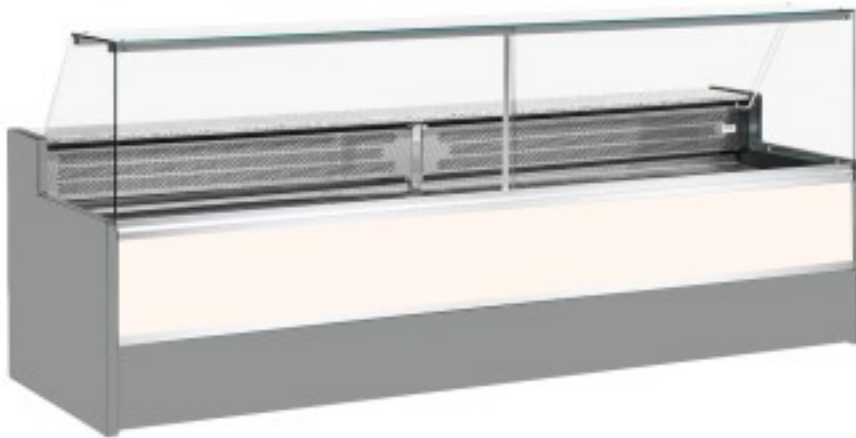

Cod: 11068006952807

Static refrigerated counter with reserve compartment for delicatessen and butcher's shop upward-opening glasses white +4 +6°C 200x98x127h cm

Description

Static refrigerated counter with modern style and attention to detail to meet every need, robust thanks to stainless steel structure, granite worktop and stainless steel display area. Actual dimensions not corresponding to the picture for illustration purposes only. N.B. The optional frame with castors can only be selected at the time of purchase.

Dimensions

Dimensioni esterne	2000x980x1270 mm
Dimensioni imballo	2100x1130x1580 mm

Technical data

Alimentazione	Electric
Gas refrigerante	R290
Refrigerazione	static
Temperatura d'esercizio	+4 +6 °C
Voltaggio	230 V