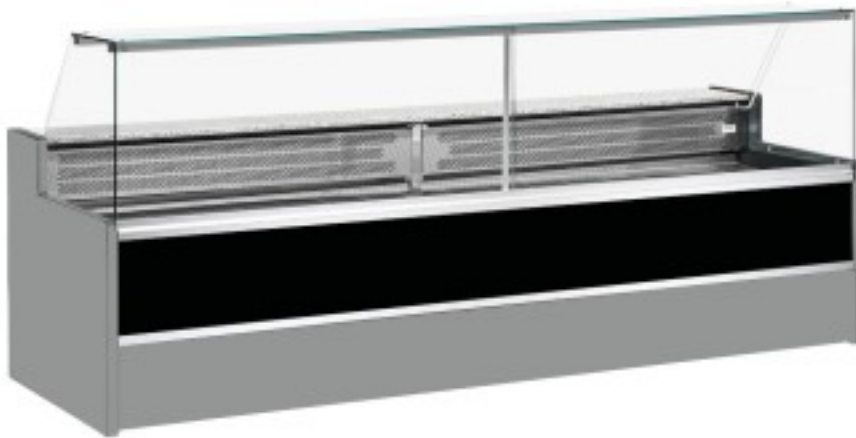

Cod: 11068002952811

**Static refrigerated counter with reserve compartment for delicatessen and butcher's shop upward-opening glasses black +4 +6°C 400x98x127h cm**

## Description

Static refrigerated counter with modern style and attention to detail to meet every need, robust thanks to stainless steel structure, granite worktop and stainless steel display area.

Actual dimensions not corresponding to the picture for illustration purposes only.

**N.B. The optional frame with castors can only be selected at the time of purchase.**

## Dimensions

Dimensioni esterne	4000x980x1270 mm
--------------------	------------------

Dimensioni imballo	4100x1130x1580 mm
--------------------	-------------------

**Technical data**

Alimentazione	Electric
Gas refrigerante	R290
Refrigerazione	static
Temperatura d'esercizio	+4 +6 °C
Voltaggio	230 V