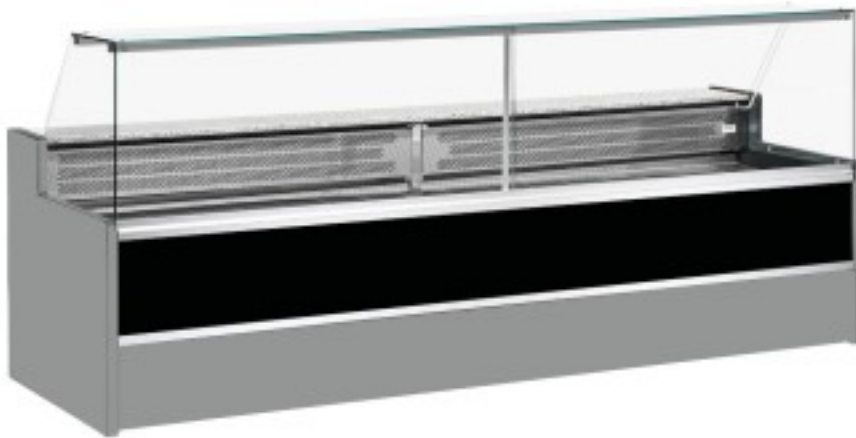

Cod: 11068002952811

**Static refrigerated counter with reserve compartment for delicatessen and butcher's shop upward-opening glasses black +4 +6°C 400x98x127h cm**

## Description

Static refrigerated counter with modern style and attention to detail to meet every need, robust thanks to stainless steel structure, granite worktop and stainless steel display area. Actual dimensions not corresponding to the picture for illustration purposes only. N.B. The optional frame with castors can only be selected at the time of purchase.

## Dimensions

Dimensioni esterne	4000x980x1270 mm
Dimensioni imballo	4100x1130x1580 mm

**Technical data**

Alimentazione	Electric
Gas refrigerante	R290
Refrigerazione	static
Temperatura d'esercizio	+4 +6 °C
Voltaggio	230 V