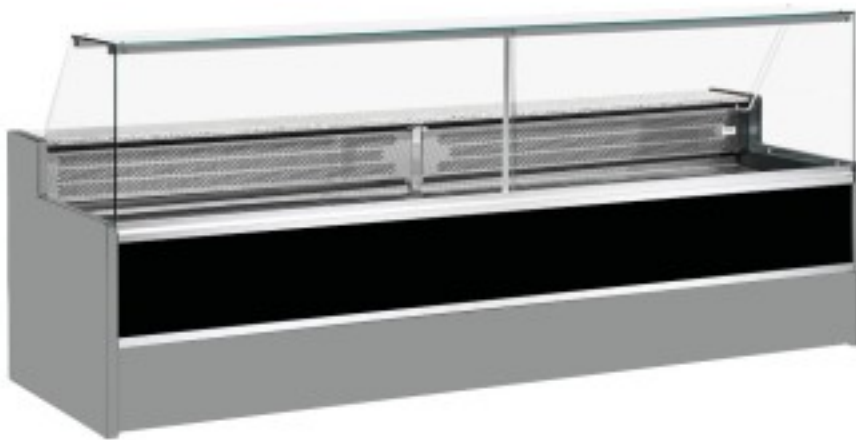

Cod: 11068002952810

Static refrigerated counter with reserve compartment for delicatessen and butcher's shop upward-opening glasses black +4 +6°C 350x98x127h cm

Description

Static refrigerated counter with modern style and attention to detail to meet every need, robust thanks to stainless steel structure, granite worktop and stainless steel display area.

Actual dimensions not corresponding to the picture for illustration purposes only.

N.B. The optional frame with castors can only be selected at the time of purchase.

Dimensions

Dimensioni esterne	3500x980x1270 mm
--------------------	------------------

Dimensioni imballo	3600x1130x1580 mm
--------------------	-------------------

Technical data

Alimentazione	Electric
Gas refrigerante	R290
Refrigerazione	static
Temperatura d'esercizio	+4 +6 °C
Voltaggio	230 V