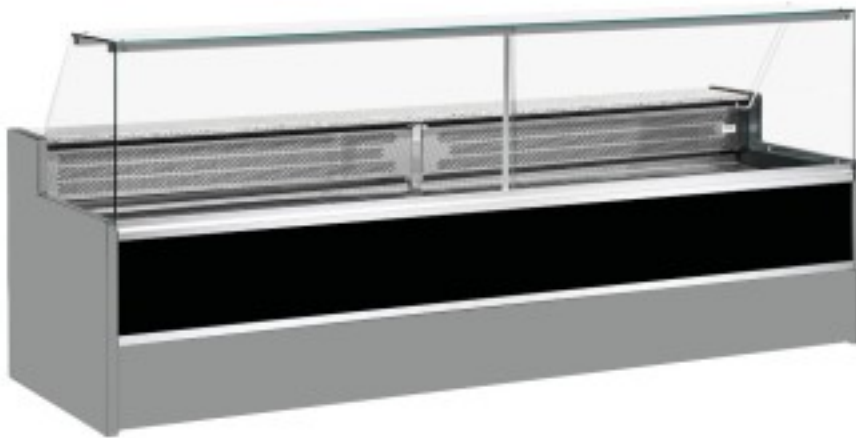

Cod: 11068002952810

Static refrigerated counter with reserve compartment for delicatessen and butcher's shop upward-opening glasses black +4 +6°C 350x98x127h cm

Description

Static refrigerated counter with modern style and attention to detail to meet every need, robust thanks to stainless steel structure, granite worktop and stainless steel display area. Actual dimensions not corresponding to the picture for illustration purposes only. N.B. The optional frame with castors can only be selected at the time of purchase.

Dimensions

Dimensioni esterne	3500x980x1270 mm
Dimensioni imballo	3600x1130x1580 mm

Technical data

Alimentazione	Electric
Gas refrigerante	R290
Refrigerazione	static
Temperatura d'esercizio	+4 +6 °C
Voltaggio	230 V