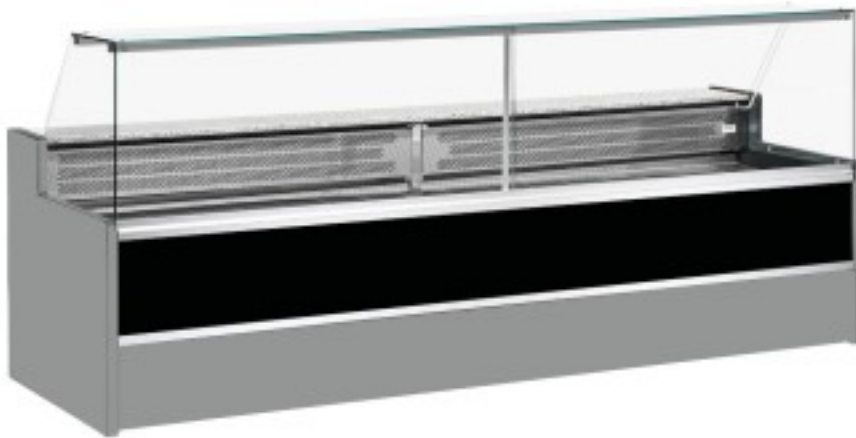

Cod: 11068002952809

**Static refrigerated counter with reserve compartment for delicatessen and butcher's shop upward-opening glasses black +4 +6°C 300x98x127h cm**

## Description

Static refrigerated counter with modern style and attention to detail to meet every need, robust thanks to stainless steel structure, granite worktop and stainless steel display area. Actual dimensions not corresponding to the picture for illustration purposes only. N.B. The optional frame with castors can only be selected at the time of purchase.

## Dimensions

Dimensioni esterne	3000x980x1270 mm
Dimensioni imballo	3100x1130x1580 mm

**Technical data**

Alimentazione	Electric
Gas refrigerante	R290
Refrigerazione	static
Temperatura d'esercizio	+4 +6 °C
Voltaggio	230 V