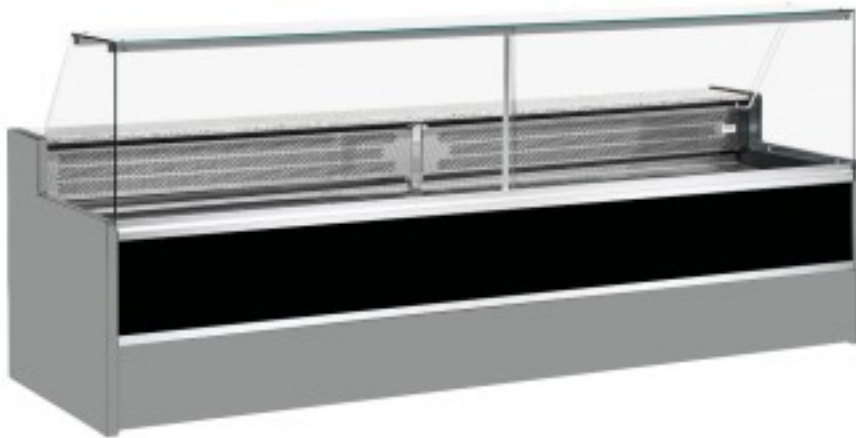

Cod: 11068002952808

Static refrigerated counter with reserve compartment for delicatessen and butcher's shop upward-opening glasses black +4 +6°C 250x98x127h cm

Description

Static refrigerated counter with modern style and attention to detail to meet every need, robust thanks to stainless steel structure, granite worktop and stainless steel display area.

Actual dimensions not corresponding to the picture for illustration purposes only.

N.B. The optional frame with castors can only be selected at the time of purchase.

Dimensions

Dimensioni esterne	2500x980x1270 mm
--------------------	------------------

Dimensioni imballo

2600x1130x1580 mm

Technical data

Alimentazione	Electric
Gas refrigerante	R290
Refrigerazione	static
Temperatura d'esercizio	+4 +6 °C
Voltaggio	230 V