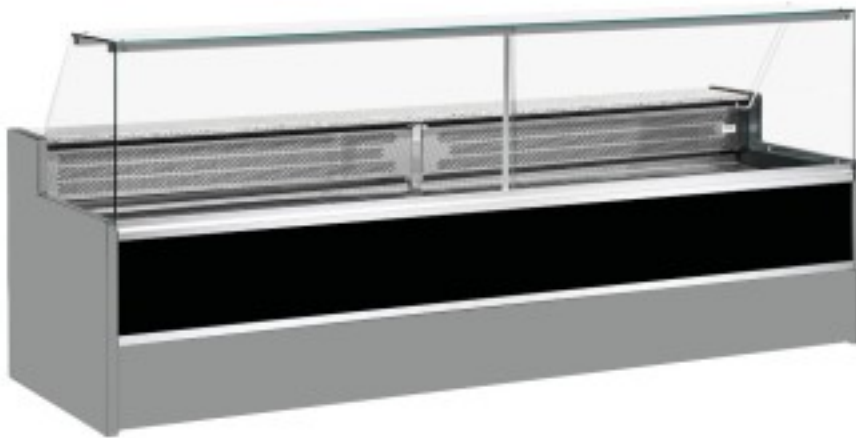

Cod: 11068002952808

Static refrigerated counter with reserve compartment for delicatessen and butcher's shop upward-opening glasses black +4 +6°C 250x98x127h cm

Description

Static refrigerated counter with modern style and attention to detail to meet every need, robust thanks to stainless steel structure, granite worktop and stainless steel display area. Actual dimensions not corresponding to the picture for illustration purposes only. N.B. The optional frame with castors can only be selected at the time of purchase.

Dimensions

Dimensioni esterne	2500x980x1270 mm
Dimensioni imballo	2600x1130x1580 mm

Technical data

Alimentazione	Electric
Gas refrigerante	R290
Refrigerazione	static
Temperatura d'esercizio	+4 +6 °C
Voltaggio	230 V