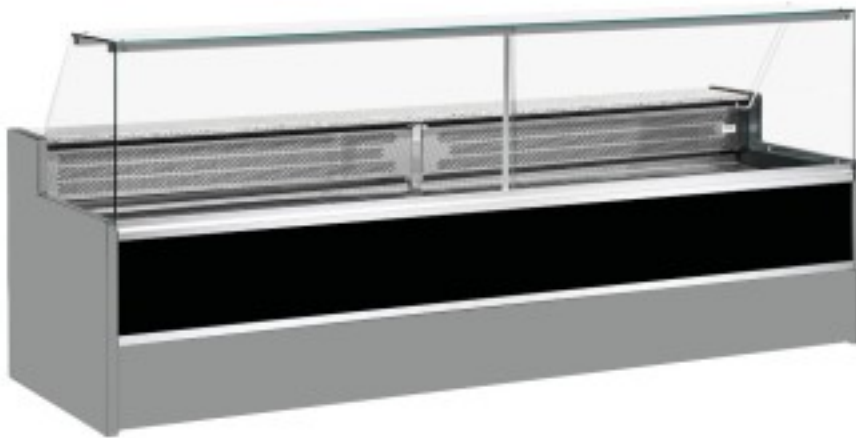

Cod: 11068002952807

Static refrigerated counter with reserve compartment for delicatessen and butcher's shop upward-opening glasses black +4 +6°C 200x98x127h cm

Description

Static refrigerated counter with modern style and attention to detail to meet every need, robust thanks to stainless steel structure, granite worktop and stainless steel display area.

Actual dimensions not corresponding to the picture for illustration purposes only.

N.B. The optional frame with castors can only be selected at the time of purchase.

Dimensions

Dimensioni esterne	2000x980x1270 mm
--------------------	------------------

Dimensioni imballo	2100x1130x1580 mm
--------------------	-------------------

Technical data

Alimentazione	Electric
Gas refrigerante	R290
Refrigerazione	static
Temperatura d'esercizio	+4 +6 °C
Voltaggio	230 V