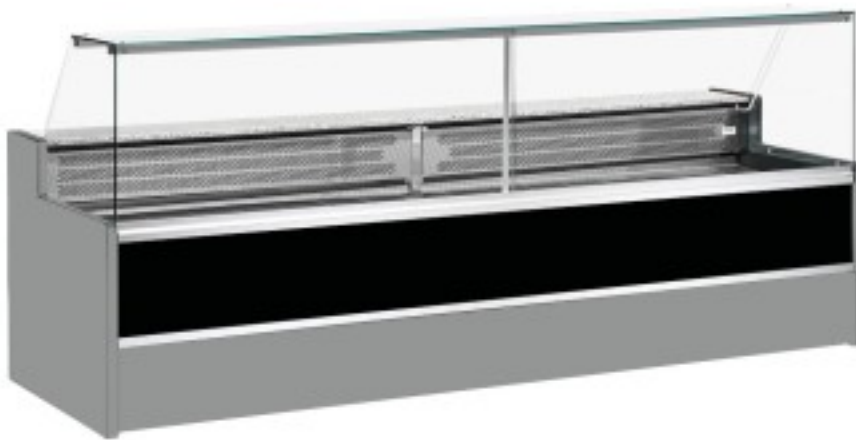

Cod: 11068002952806

Static refrigerated counter with reserve compartment for delicatessen and butcher's shop upward-opening glasses black +4 +6°C 150x98x127h cm

Description

Static refrigerated counter with modern style and attention to detail to meet every need, robust thanks to stainless steel structure, granite worktop and stainless steel display area.

Actual dimensions not corresponding to the picture for illustration purposes only.

N.B. The optional frame with castors can only be selected at the time of purchase.

Dimensions

Dimensioni esterne	1500x980x1270 mm
--------------------	------------------

Dimensioni imballo	1600x1130x1580 mm
--------------------	-------------------

Technical data

Alimentazione	Electric
Gas refrigerante	R290
Refrigerazione	static
Temperatura d'esercizio	+4 +6 °C
Voltaggio	230 V