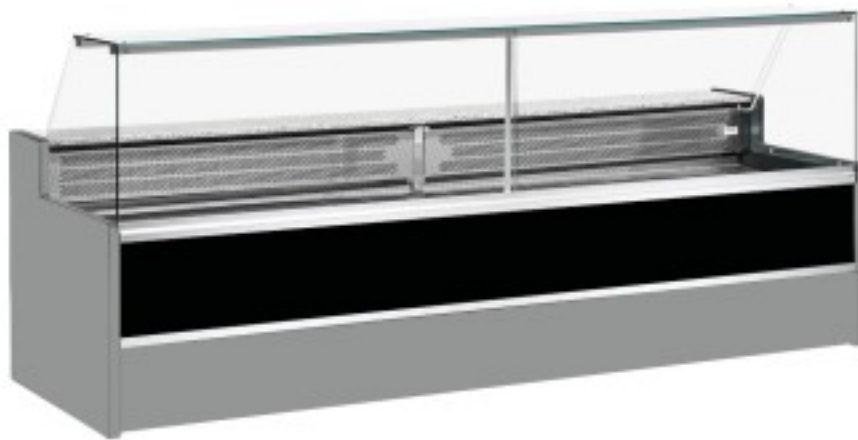

Cod: 11068002952806

Static refrigerated counter with reserve compartment for delicatessen and butcher's shop upward-opening glasses black +4 +6°C 150x98x127h cm

Description

Static refrigerated counter with modern style and attention to detail to meet every need, robust thanks to stainless steel structure, granite worktop and stainless steel display area.

Actual dimensions not corresponding to the picture for illustration purposes only.

N.B. The optional frame with castors can only be selected at the time of purchase.

Dimensions

Dimensioni esterne	1500x980x1270 mm
--------------------	------------------

Dimensioni imballo	1600x1130x1580 mm
--------------------	-------------------

Technical data

Alimentazione	Electric
Gas refrigerante	R290
Refrigerazione	static
Temperatura d'esercizio	+4 +6 °C
Voltaggio	230 V