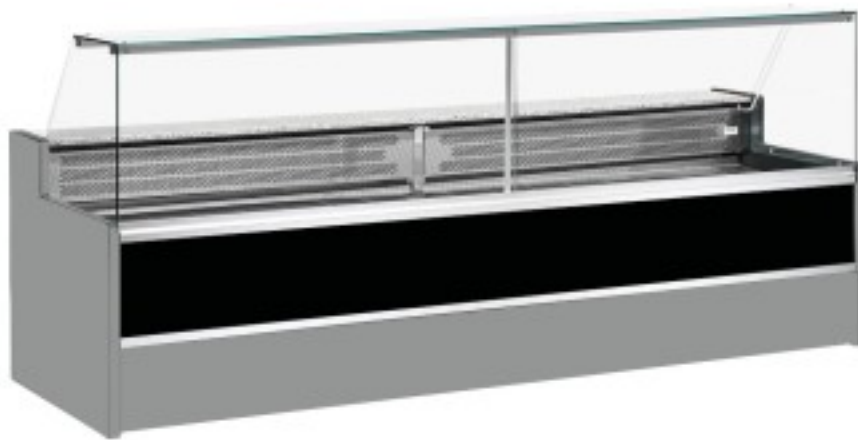

Cod: 11068002952806

Static refrigerated counter with reserve compartment for delicatessen and butcher's shop upward-opening glasses black +4 +6°C 150x98x127h cm

Description

Static refrigerated counter with modern style and attention to detail to meet every need, robust thanks to stainless steel structure, granite worktop and stainless steel display area. Actual dimensions not corresponding to the picture for illustration purposes only. N.B. The optional frame with castors can only be selected at the time of purchase.

Dimensions

Dimensioni esterne	1500x980x1270 mm
Dimensioni imballo	1600x1130x1580 mm

Technical data

Alimentazione	Electric
Gas refrigerante	R290
Refrigerazione	static
Temperatura d'esercizio	+4 +6 °C
Voltaggio	230 V