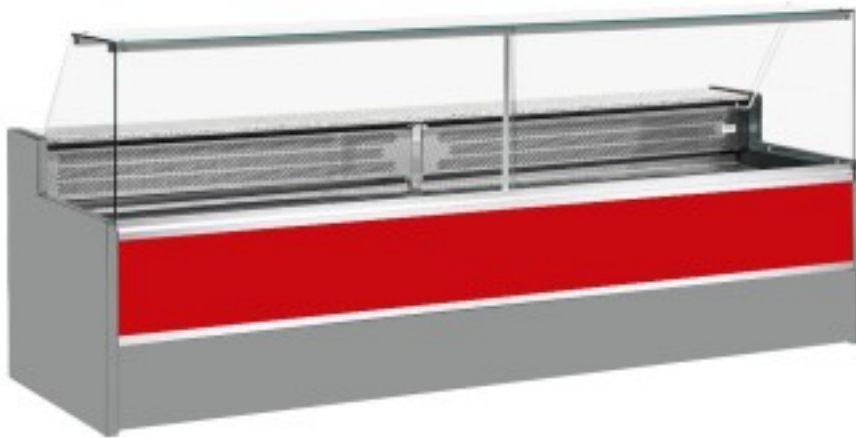

Cod: 11068001952811

Static refrigerated counter with reserve compartment for delicatessen and butcher's shop upward-opening glass panes red +4 +6°C 400x98x127h cm

Description

Static refrigerated counter with modern style and attention to detail to meet every need, robust thanks to stainless steel structure, granite worktop and stainless steel display area. Actual dimensions not corresponding to the picture for illustration purposes only. N.B. The optional frame with castors can only be selected at the time of purchase.

Dimensions

Dimensioni esterne	4000x980x1270 mm
Dimensioni imballo	4100x1130x1580 mm

Technical data

Alimentazione	Electric
Gas refrigerante	R290
Refrigerazione	static
Temperatura d'esercizio	+4 +6 °C
Voltaggio	230 V