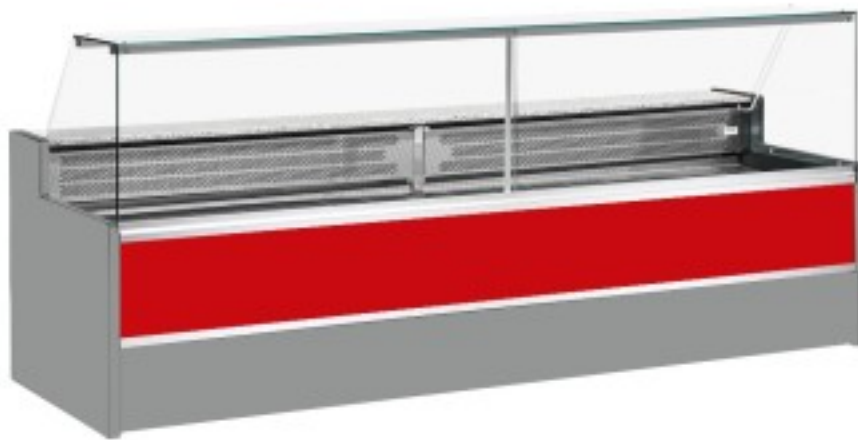

Cod: 11068001952811

Static refrigerated counter with reserve compartment for delicatessen and butcher's shop upward-opening glass panes red +4 +6°C 400x98x127h cm

Description

Static refrigerated counter with modern style and attention to detail to meet every need, robust thanks to stainless steel structure, granite worktop and stainless steel display area.

Actual dimensions not corresponding to the picture for illustration purposes only.

N.B. The optional frame with castors can only be selected at the time of purchase.

Dimensions

Dimensioni esterne	4000x980x1270 mm
--------------------	------------------

Dimensioni imballo

4100x1130x1580 mm

Technical data

Alimentazione	Electric
Gas refrigerante	R290
Refrigerazione	static
Temperatura d'esercizio	+4 +6 °C
Voltaggio	230 V