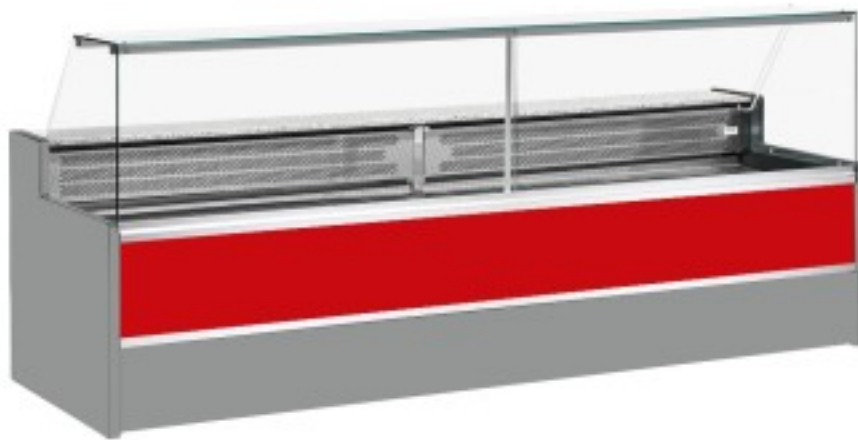

Cod: 11068001952807

**Static refrigerated counter with reserve compartment for delicatessen and butcher's shop upward-opening glass panes red +4 +6°C 200x98x127h cm**

## Description

Static refrigerated counter with modern style and attention to detail to meet every need, robust thanks to stainless steel structure, granite worktop and stainless steel display area.

Actual dimensions not corresponding to the picture for illustration purposes only.

**N.B. The optional frame with castors can only be selected at the time of purchase.**

## Dimensions

Dimensioni esterne	2000x980x1270 mm
--------------------	------------------

Dimensioni imballo	2100x1130x1580 mm
--------------------	-------------------