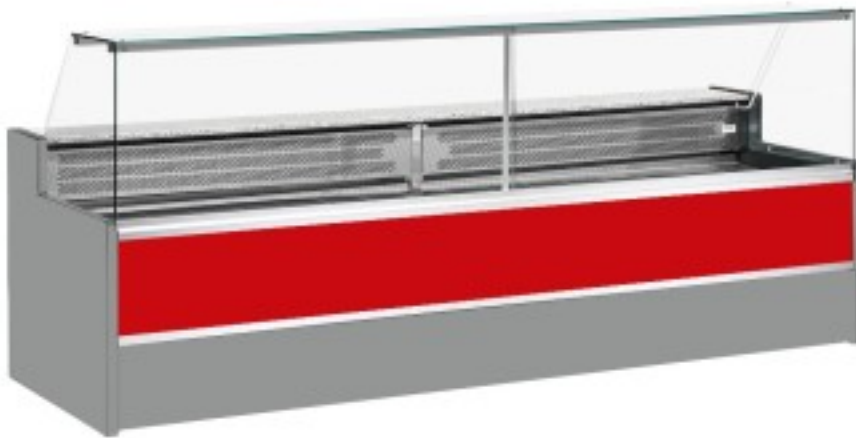

Cod: 11068001952806

Static refrigerated counter with reserve compartment for delicatessen and butcher's shop upward-opening glass panes red +4 +6°C 150x98x127h cm

Description

Static refrigerated counter with modern style and attention to detail to meet every need, robust thanks to stainless steel structure, granite worktop and stainless steel display area.

Actual dimensions not corresponding to the picture for illustration purposes only.

N.B. The optional frame with castors can only be selected at the time of purchase.

Dimensions

Dimensioni esterne	1500x980x1270 mm
--------------------	------------------

Dimensioni imballo	1600x1130x1580 mm
--------------------	-------------------

Technical data

Alimentazione	Electric
Gas refrigerante	R290
Refrigerazione	static
Temperatura d'esercizio	+4 +6 °C
Voltaggio	230 V