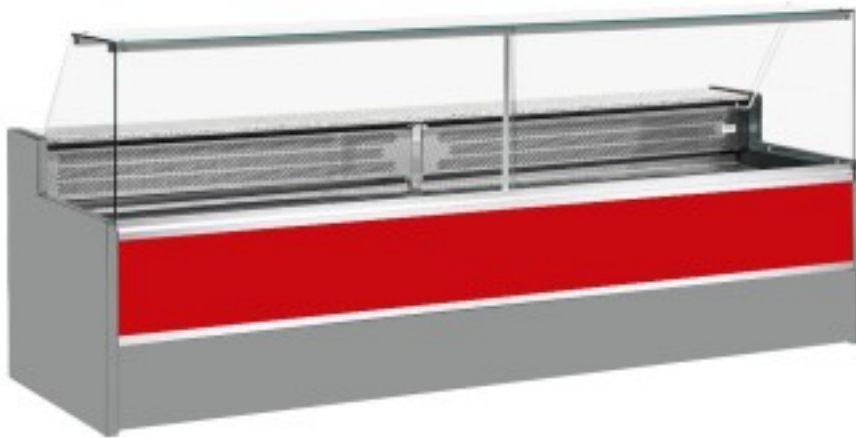

Cod: 11068001952806

**Static refrigerated counter with reserve compartment for delicatessen and butcher's shop upward-opening glass panes red +4 +6°C 150x98x127h cm**

## Description

Static refrigerated counter with modern style and attention to detail to meet every need, robust thanks to stainless steel structure, granite worktop and stainless steel display area. Actual dimensions not corresponding to the picture for illustration purposes only. N.B. The optional frame with castors can only be selected at the time of purchase.

## Dimensions

Dimensioni esterne	1500x980x1270 mm
Dimensioni imballo	1600x1130x1580 mm

**Technical data**

Alimentazione	Electric
Gas refrigerante	R290
Refrigerazione	static
Temperatura d'esercizio	+4 +6 °C
Voltaggio	230 V