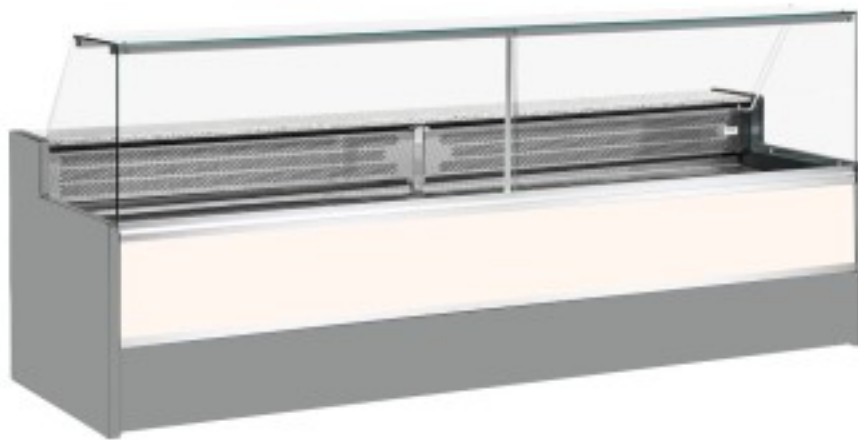

Cod: 11068006952806

Static refrigerated counter with reserve compartment for delicatessen and butcher's shop upward-opening glasses white +4 +6°C 150x98x127h cm

Description

Static refrigerated counter with modern style and attention to detail to meet every need, robust thanks to stainless steel structure, granite worktop and stainless steel display area.

Actual dimensions not corresponding to the picture for illustration purposes only.

N.B. The optional frame with castors can only be selected at the time of purchase.

Dimensions

Dimensioni esterne	1500x980x1270 mm
--------------------	------------------

Dimensioni imballo	1600x1130x1580 mm
--------------------	-------------------

Technical data

Alimentazione	Electric
Gas refrigerante	R290
Refrigerazione	static
Temperatura d'esercizio	+4 +6 °C
Voltaggio	230 V