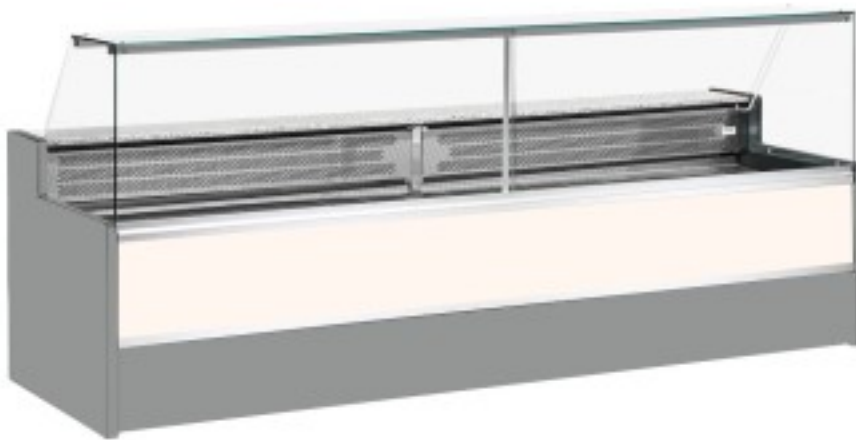

Cod: 11068006952806

Static refrigerated counter with reserve compartment for delicatessen and butcher's shop upward-opening glasses white +4 +6°C 150x98x127h cm

Description

Static refrigerated counter with modern style and attention to detail to meet every need, robust thanks to stainless steel structure, granite worktop and stainless steel display area. Actual dimensions not corresponding to the picture for illustration purposes only. N.B. The optional frame with castors can only be selected at the time of purchase.

Dimensions

Dimensioni esterne	1500x980x1270 mm
Dimensioni imballo	1600x1130x1580 mm

Technical data

Alimentazione	Electric
Gas refrigerante	R290
Refrigerazione	static
Temperatura d'esercizio	+4 +6 °C
Voltaggio	230 V