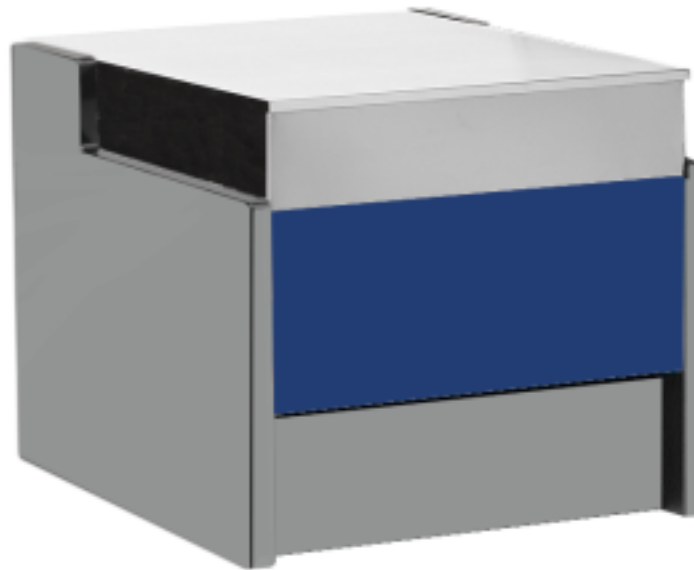

Cod: 110600362790

Blue checkout counter 100x109x92h cm

Description

Modern style cash desk with attention to every detail to meet every need, robust thanks to stainless steel structure. Actual dimensions not corresponding to the image for illustration purposes only.

Dimensions

Dimensioni esterne	1000x1090x920 mm
Dimensioni imballo	1100x1200x1130 mm