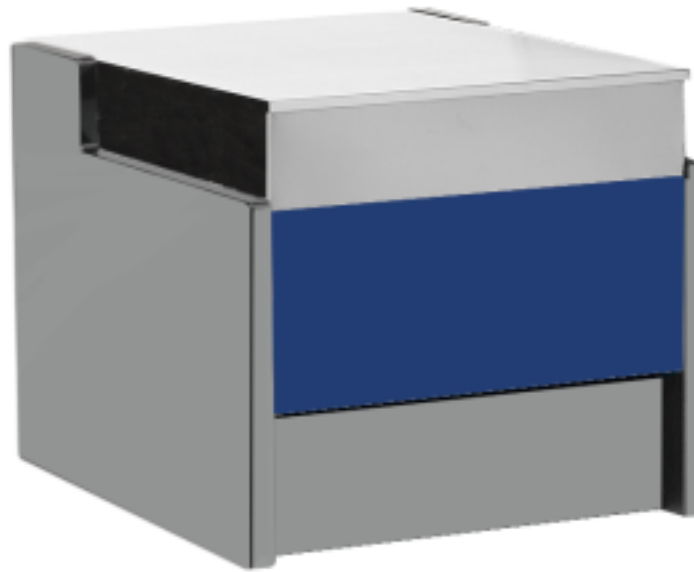

Cod: 110600362790

## Blue checkout counter 100x109x92h cm

---

---

### Description

Modern style cash desk with attention to every detail to meet every need, robust thanks to stainless steel structure.

Actual dimensions not corresponding to the image for illustration purposes only.

### Dimensions

Dimensioni esterne	1000x1090x920 mm
Dimensioni imballo	1100x1200x1130 mm