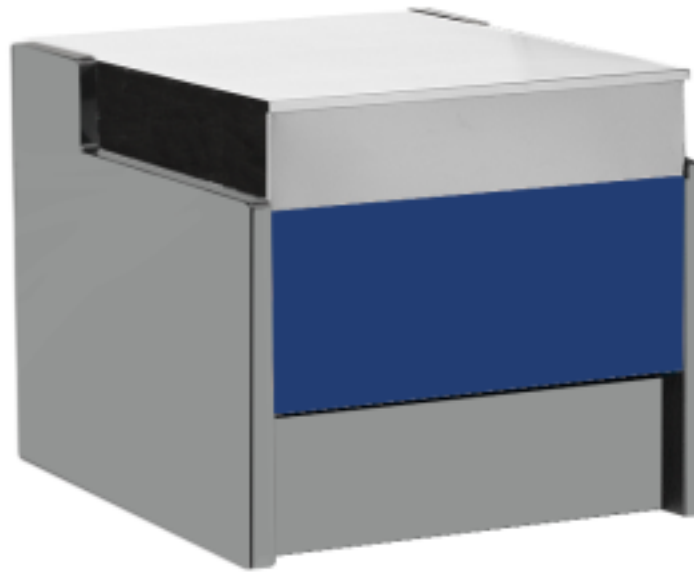

Cod: 110600362789

Blue checkout counter 70x109x92h cm

Description

Modern style cash desk with attention to every detail to meet every need, robust thanks to stainless steel structure.

Actual dimensions not corresponding to the image for illustration purposes only.

Dimensions

Dimensioni esterne	700x1090x920 mm
Dimensioni imballo	800x1200x1130 mm