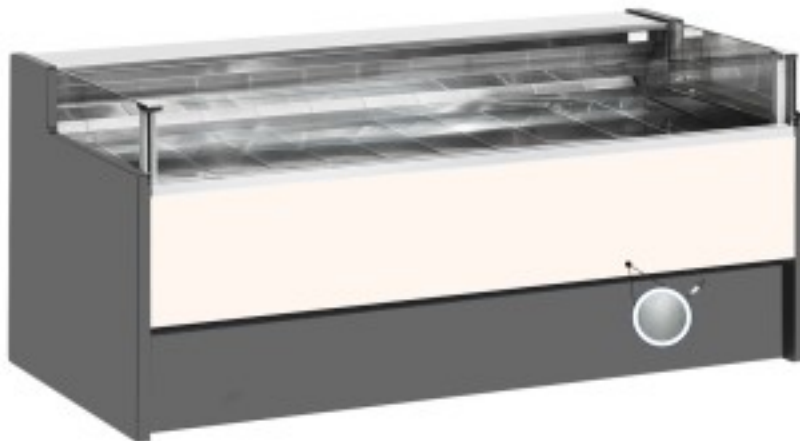

Cod: 110560612754

Neutral brushed grey self-service counter 300x109x92h cm

Description

Neutral self-service counter with modern style and attention to detail to meet every need, sturdy thanks to stainless steel structure, worktop and display area in stainless steel.

Actual dimensions not corresponding to the picture for illustration purposes only.

N.B. The optional frame with wheels can only be selected at the time of purchase.

Dimensions

Dimensioni esterne	3000x1090x920 mm
Dimensioni imballo	3100x1200x1130 mm