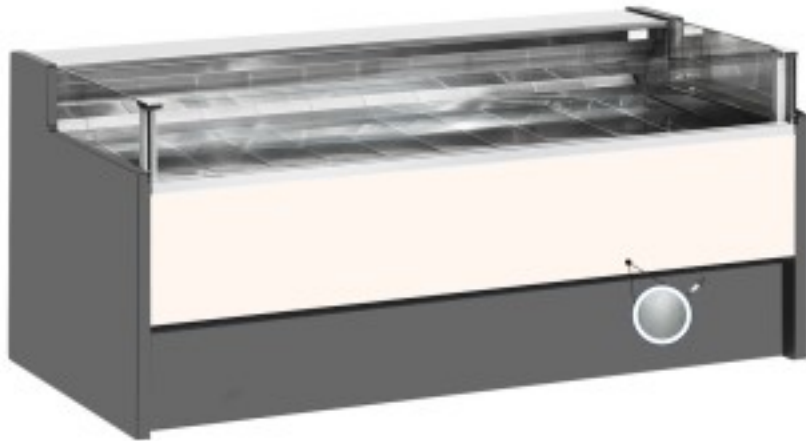

Cod: 110560612753

Neutral brushed grey self-service counter 250x109x92h cm

Description

Neutral self-service counter with modern style and attention to detail to meet every need, sturdy thanks to stainless steel structure, worktop and display area in stainless steel.

Actual dimensions not corresponding to the picture for illustration purposes only.

N.B. The optional frame with wheels can only be selected at the time of purchase.

Dimensions

Dimensioni esterne	2500x1090x920 mm
Dimensioni imballo	2600x1200x1130 mm