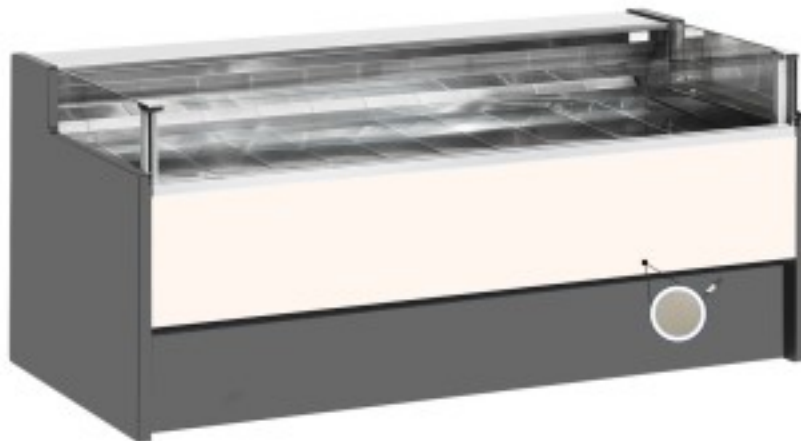

Cod: 110560602754

## Neutral self-service counter dove grey 300x109x92h cm

### Description

Neutral self-service counter with modern style and attention to detail to meet every need, sturdy thanks to stainless steel frame, work surface and display area in stainless steel.

Actual dimensions not corresponding to the picture for illustration purposes only.

### Dimensions

Dimensioni esterne	3000x1090x920 mm
Dimensioni imballo	3100x1200x1130 mm