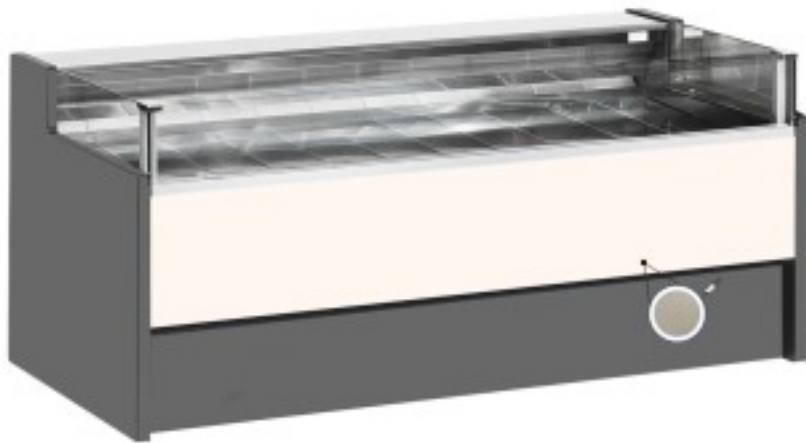

Cod: 110560602752

Neutral self-service counter dove grey 200x109x92h cm

Description

Neutral self-service counter with modern style and attention to detail to meet every need, sturdy thanks to stainless steel frame, work surface and display area in stainless steel.

Actual dimensions not corresponding to the picture for illustration purposes only.

N.B. The optional frame with wheels can only be selected at the time of purchase.

Dimensions

Dimensioni esterne	2000x1090x920 mm
Dimensioni imballo	2100x1200x1130 mm