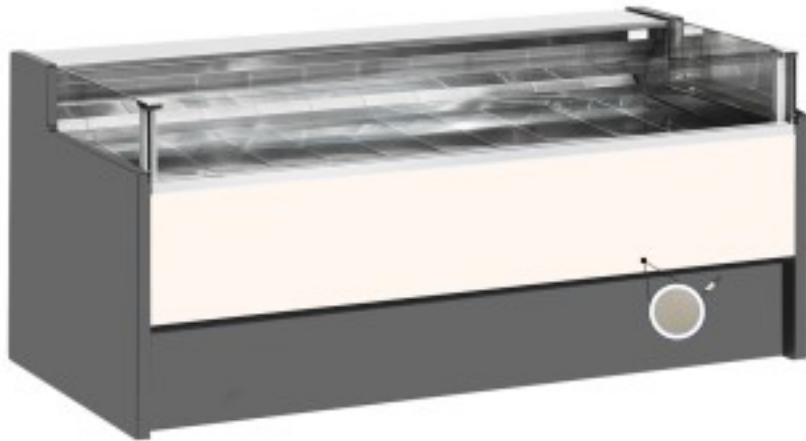

Cod: 110560602751

## Neutral self-service counter dove grey 150x109x92h cm

### Description

Neutral self-service counter with modern style and attention to detail to meet every need, sturdy thanks to stainless steel frame, work surface and display area in stainless steel.

Actual dimensions not corresponding to the picture for illustration purposes only.

### Dimensions

Dimensioni esterne	1500x1090x920 mm
Dimensioni imballo	1600x1200x1130 mm