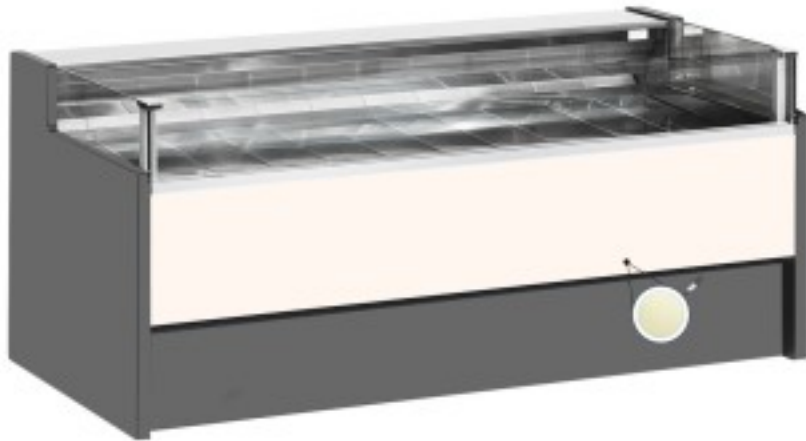

Cod: 110560592751

Neutral cream self-service counter 150x109x92h cm

Description

Neutral self-service counter with modern style and attention to detail to meet every need, sturdy thanks to stainless steel frame, work surface and display area in stainless steel.

Actual dimensions not corresponding to the picture for illustration purposes only.

N.B. The optional frame with wheels can only be selected at the time of purchase.

Dimensions

Dimensioni esterne	1500x1090x920 mm
Dimensioni imballo	1600x1200x1130 mm