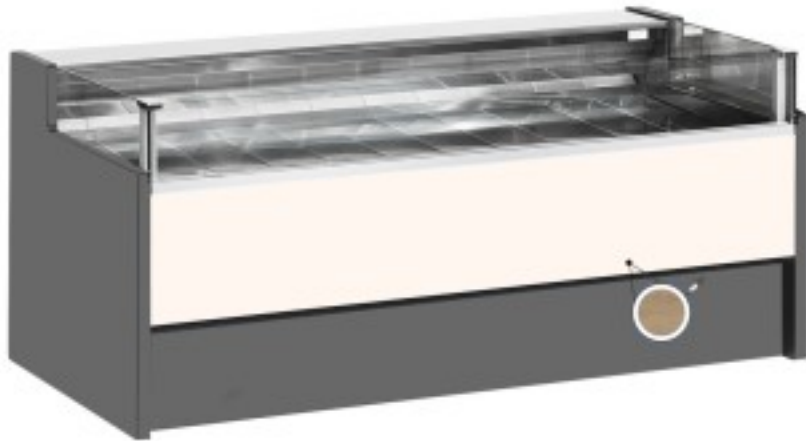

Cod: 110560562751

## Neutral light oak self-service counter 150x109x92h cm

### Description

Neutral self-service counter with modern style and attention to detail to meet every need, sturdy thanks to stainless steel structure, worktop and display area in stainless steel.

Actual dimensions not corresponding to the picture for illustration purposes only.

### Dimensions

Dimensioni esterne	1500x1090x920 mm
Dimensioni imballo	1600x1200x1130 mm