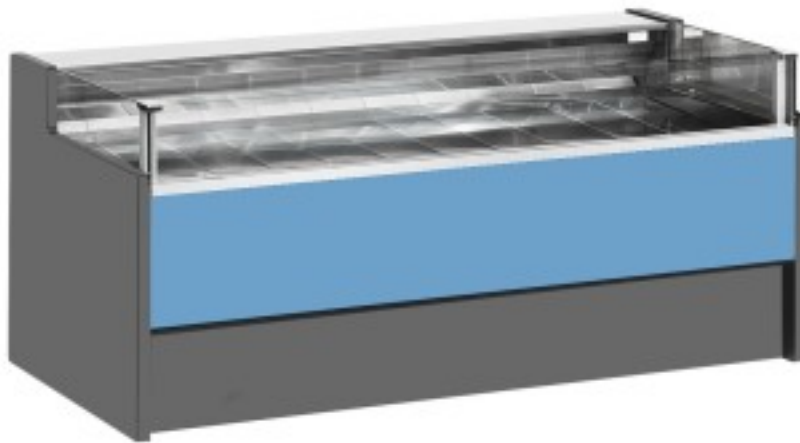

Cod: 110560552754

Neutral self-service counter light blue 300x109x92h cm

Description

Neutral self-service counter with modern style and attention to detail to meet every need, sturdy thanks to stainless steel frame, work surface and display area in stainless steel.

Actual dimensions not corresponding to the picture for illustration purposes only.

N.B. The optional frame with wheels can only be selected at the time of purchase.

Dimensions

Dimensioni esterne	3000x1090x920 mm
Dimensioni imballo	3100x1200x1130 mm