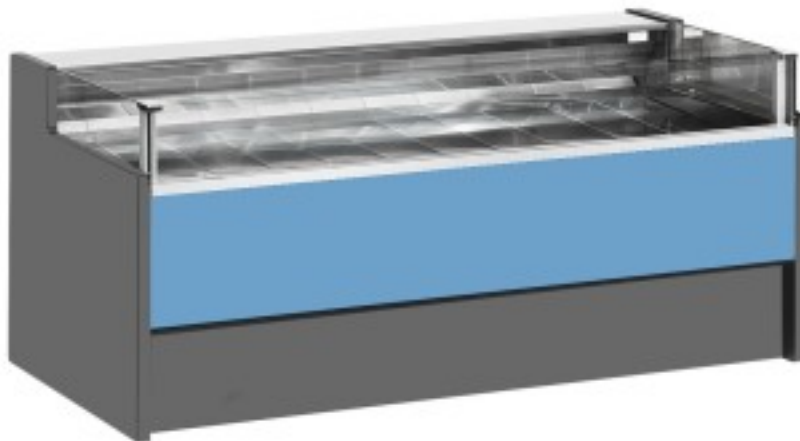

Cod: 110560552753

Neutral self-service counter light blue 250x109x92h cm

Description

Neutral self-service counter with modern style and attention to detail to meet every need, sturdy thanks to stainless steel frame, work surface and display area in stainless steel.

Actual dimensions not corresponding to the picture for illustration purposes only.

N.B. The optional frame with wheels can only be selected at the time of purchase.

Dimensions

Dimensioni esterne	2500x1090x920 mm
Dimensioni imballo	2600x1200x1130 mm