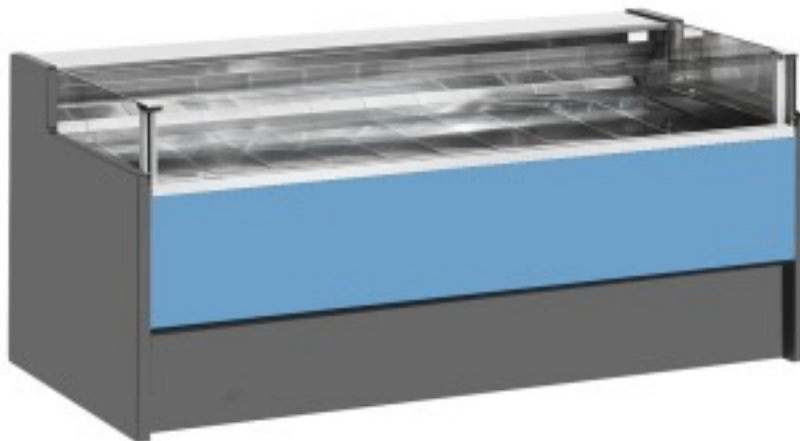

Cod: 110560552752

Neutral self-service counter light blue 200x109x92h cm

Description

Neutral self-service counter with modern style and attention to detail to meet every need, sturdy thanks to stainless steel frame, work surface and display area in stainless steel.

Actual dimensions not corresponding to the picture for illustration purposes only.

N.B. The optional frame with wheels can only be selected at the time of purchase.

Dimensions

Dimensioni esterne	2000x1090x920 mm
Dimensioni imballo	2100x1200x1130 mm