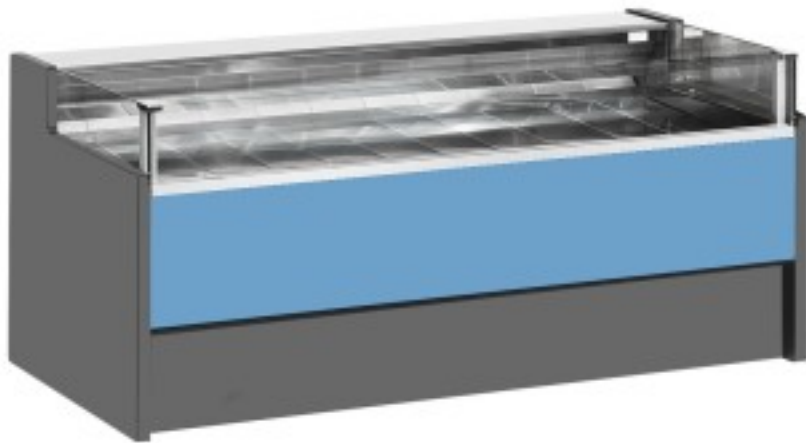

Cod: 110560552751

Neutral self-service counter light blue 150x109x92h cm

Description

Neutral self-service counter with modern style and attention to detail to meet every need, sturdy thanks to stainless steel frame, work surface and display area in stainless steel.

Actual dimensions not corresponding to the picture for illustration purposes only.

N.B. The optional frame with wheels can only be selected at the time of purchase.

Dimensions

Dimensioni esterne	1500x1090x920 mm
Dimensioni imballo	1600x1200x1130 mm