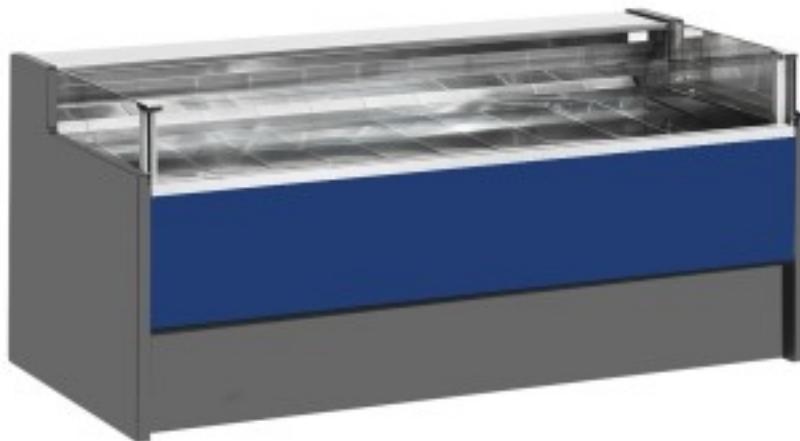

Cod: 110560362754

Neutral self-service counter blue 300x109x92h cm

Description

Neutral self-service counter with modern style and attention to detail to meet every need, sturdy thanks to stainless steel frame, work surface and display area in stainless steel.

Actual dimensions not corresponding to the picture for illustration purposes only.

N.B. The optional frame with wheels can only be selected at the time of purchase.

Dimensions

Dimensioni esterne	3000x1090x920 mm
Dimensioni imballo	3100x1200x1130 mm