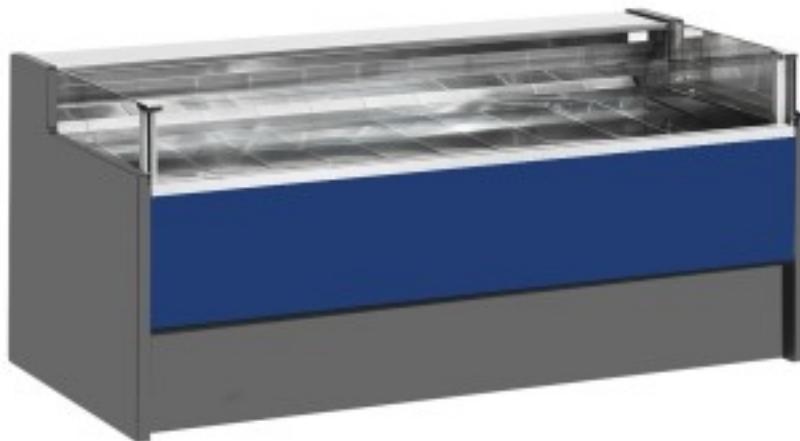

Cod: 110560362753

## Neutral self-service counter blue 250x109x92h cm

### Description

Neutral self-service counter with modern style and attention to detail to meet every need, sturdy thanks to stainless steel frame, work surface and display area in stainless steel.

Actual dimensions not corresponding to the picture for illustration purposes only.

### Dimensions

Dimensioni esterne	2500x1090x920 mm
Dimensioni imballo	2600x1200x1130 mm