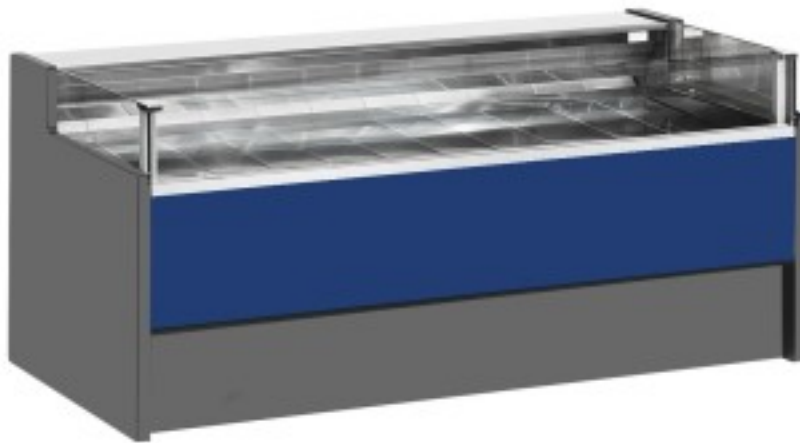

Cod: 110560362752

## Neutral self-service counter blue 200x109x92h cm

### Description

Neutral self-service counter with modern style and attention to detail to meet every need, sturdy thanks to stainless steel frame, work surface and display area in stainless steel.

Actual dimensions not corresponding to the picture for illustration purposes only.

### Dimensions

Dimensioni esterne	2000x1090x920 mm
Dimensioni imballo	2100x1200x1130 mm