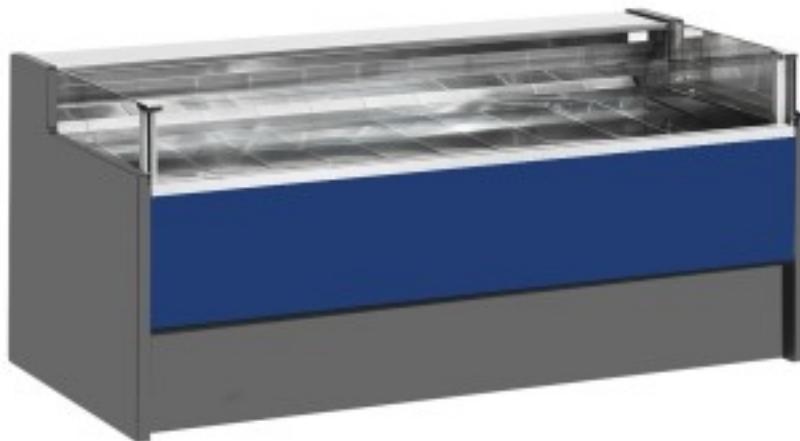

Cod: 110560362751

## Neutral self-service counter blue 150x109x92h cm

### Description

Neutral self-service counter with modern style and attention to detail to meet every need, sturdy thanks to stainless steel frame, work surface and display area in stainless steel.

Actual dimensions not corresponding to the picture for illustration purposes only.

### Dimensions

Dimensioni esterne	1500x1090x920 mm
Dimensioni imballo	1600x1200x1130 mm