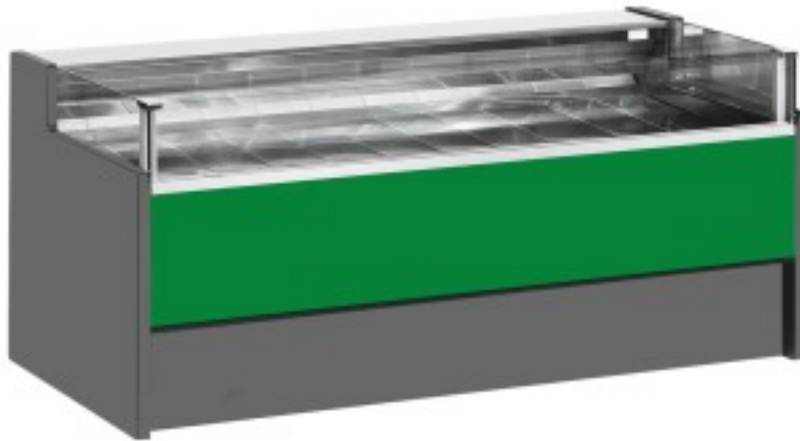

Cod: 110560262754

Neutral self-service counter green 300x109x92h cm

Description

Neutral self-service counter with modern style and attention to detail to meet every need, sturdy thanks to stainless steel frame, work surface and display area in stainless steel.

Actual dimensions not corresponding to the picture for illustration purposes only.

N.B. The optional frame with wheels can only be selected at the time of purchase.

Dimensions

Dimensioni esterne	3000x1090x920 mm
Dimensioni imballo	3100x1200x1130 mm