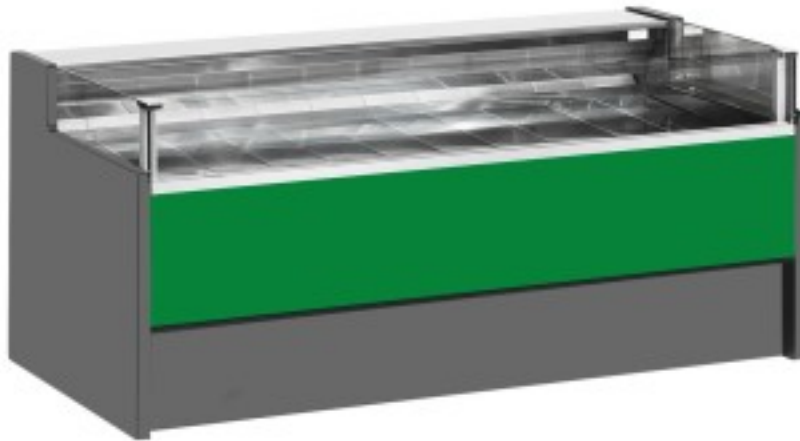

Cod: 110560262753

Neutral self-service counter green 250x109x92h cm

Description

Neutral self-service counter with modern style and attention to detail to meet every need, sturdy thanks to stainless steel frame, work surface and display area in stainless steel.

Actual dimensions not corresponding to the picture for illustration purposes only.

N.B. The optional frame with wheels can only be selected at the time of purchase.

Dimensions

Dimensioni esterne	2500x1090x920 mm
Dimensioni imballo	2600x1200x1130 mm