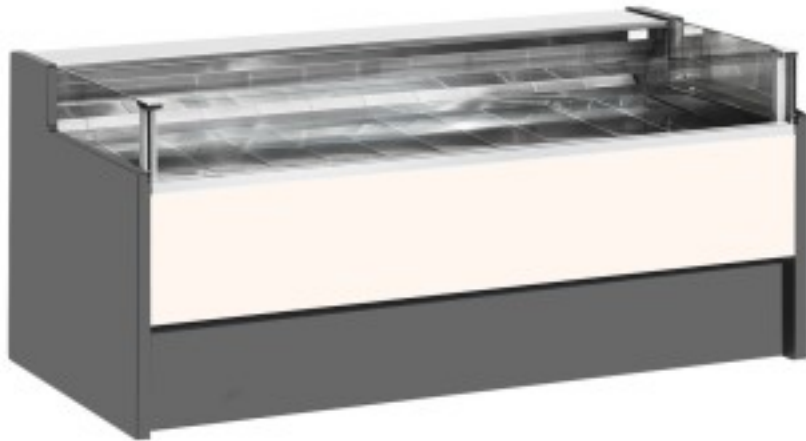

Cod: 110560062753

Neutral self-service counter white 250x109x92h cm

Description

Neutral self-service counter with modern style and attention to detail to meet every need, sturdy thanks to stainless steel frame, work surface and display area in stainless steel.

Actual dimensions not corresponding to the picture for illustration purposes only.

N.B. The optional frame with wheels can only be selected at the time of purchase.

Dimensions

Dimensioni esterne	2500x1090x920 mm
Dimensioni imballo	2600x1200x1130 mm