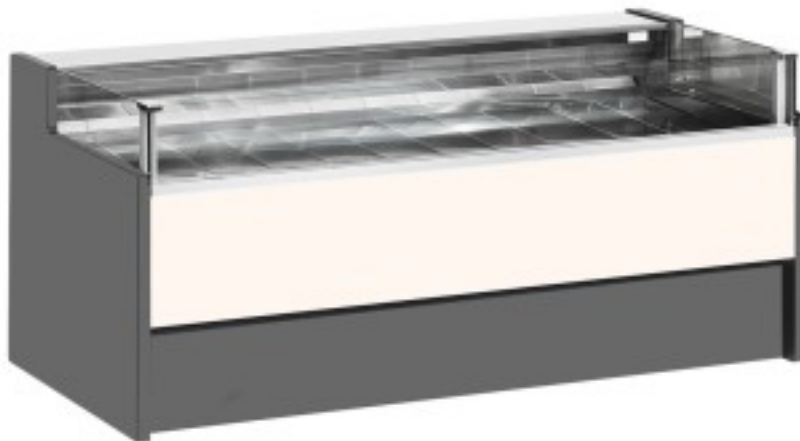

Cod: 110560062751

## Neutral self-service counter white 150x109x92h cm

### Description

Neutral self-service counter with modern style and attention to detail to meet every need, sturdy thanks to stainless steel frame, work surface and display area in stainless steel.

Actual dimensions not corresponding to the picture for illustration purposes only.

### Dimensions

Dimensioni esterne	1500x1090x920 mm
Dimensioni imballo	1600x1200x1130 mm