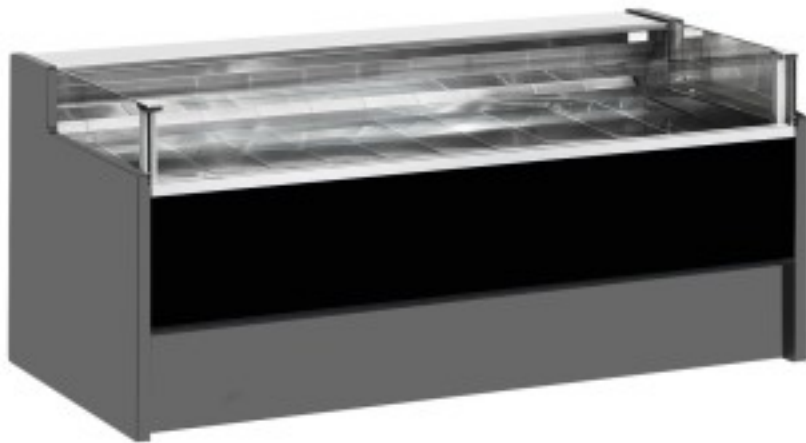

Cod: 110560022753

Neutral self-service counter black 250x109x92h cm

Description

Neutral self-service counter with modern style and attention to detail to meet every need, sturdy thanks to stainless steel frame, work surface and display area in stainless steel.

Actual dimensions not corresponding to the picture for illustration purposes only.

N.B. The optional frame with wheels can only be selected at the time of purchase.

Dimensions

Dimensioni esterne	2500x1090x920 mm
Dimensioni imballo	2600x1200x1130 mm