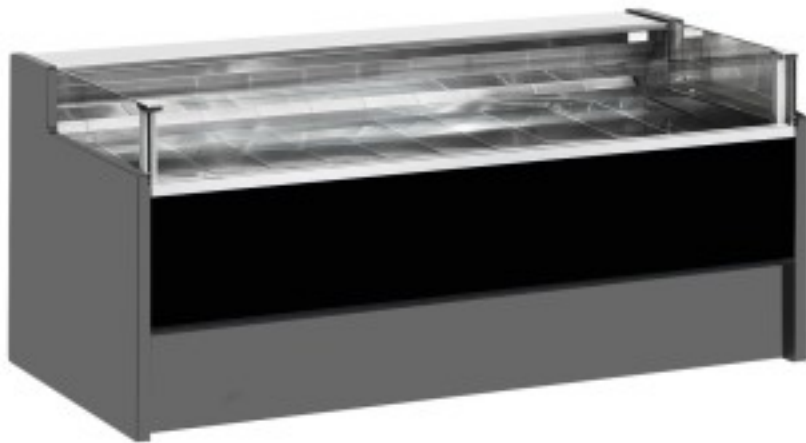

Cod: 110560022752

Neutral self-service counter black 200x109x92h cm

Description

Neutral self-service counter with modern style and attention to detail to meet every need, sturdy thanks to stainless steel frame, work surface and display area in stainless steel.

Actual dimensions not corresponding to the picture for illustration purposes only.

N.B. The optional frame with wheels can only be selected at the time of purchase.

Dimensions

Dimensioni esterne	2000x1090x920 mm
Dimensioni imballo	2100x1200x1130 mm