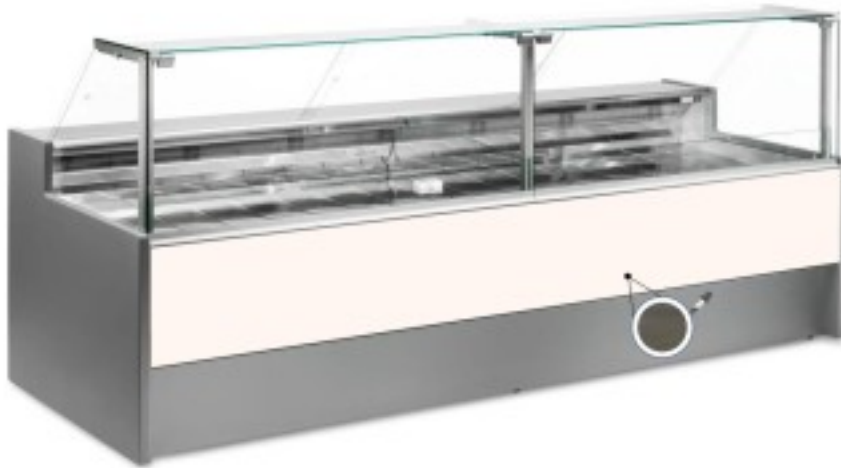

Cod: 110510572746

Neutral bread and biscuit display counter dark oak 150x109x128h cm

Description

Neutral bread and biscuit counter with modern style and attention to detail to meet every need, sturdy thanks to stainless steel structure, worktop and display area in stainless steel.

Actual dimensions not corresponding to the picture for illustration purposes only.

N.B. The optional frame with wheels can only be selected at the time of purchase.

Dimensions

Dimensioni esterne	1500x1090x1280 mm
Dimensioni imballo	1600x1200x1580 mm