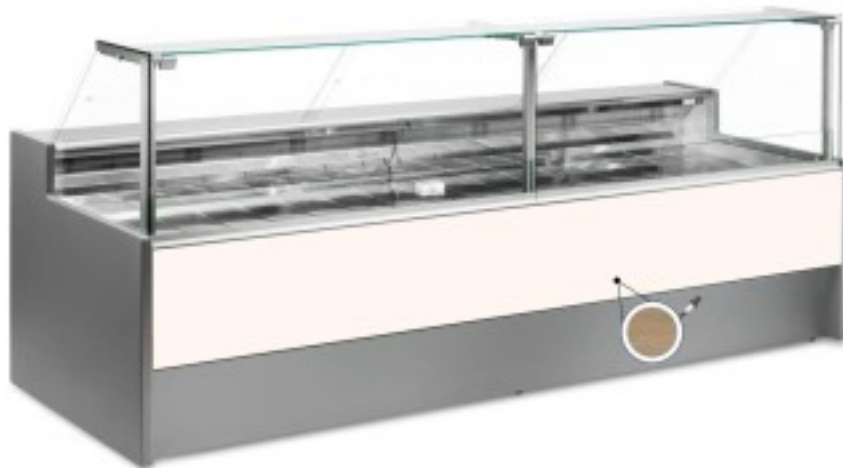

## Neutral bread and biscuit display counter light oak 250x109x128h cm

### Description

Neutral bread and biscuit counter with modern style and attention to detail to meet every need, sturdy thanks to stainless steel structure, worktop and display area in stainless steel.

Actual dimensions not corresponding to the picture for illustration purposes only.

### Dimensions

Dimensioni esterne	2500x1090x1280 mm
Dimensioni imballo	2600x1200x1580 mm