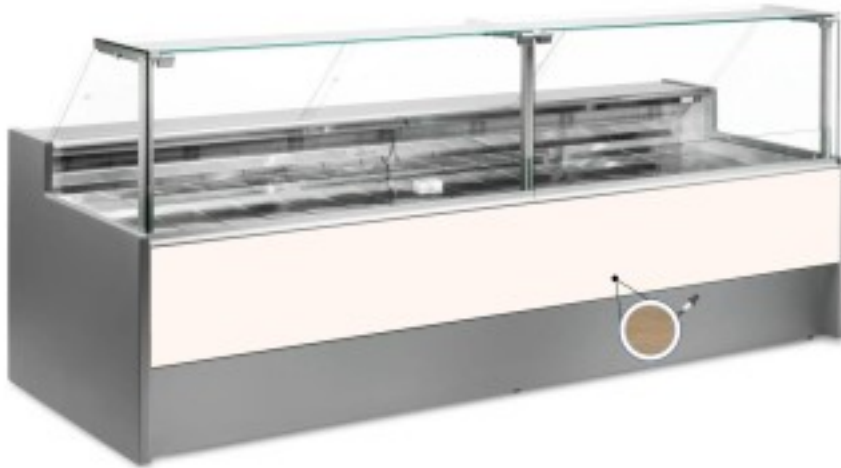

## Neutral bread and biscuit display counter light oak 200x109x128h cm

### Description

Neutral bread and biscuit counter with modern style and attention to detail to meet every need, sturdy thanks to stainless steel structure, worktop and display area in stainless steel.

Actual dimensions not corresponding to the picture for illustration purposes only.

### Dimensions

Dimensioni esterne	2000x1090x1280 mm
Dimensioni imballo	2100x1200x1580 mm