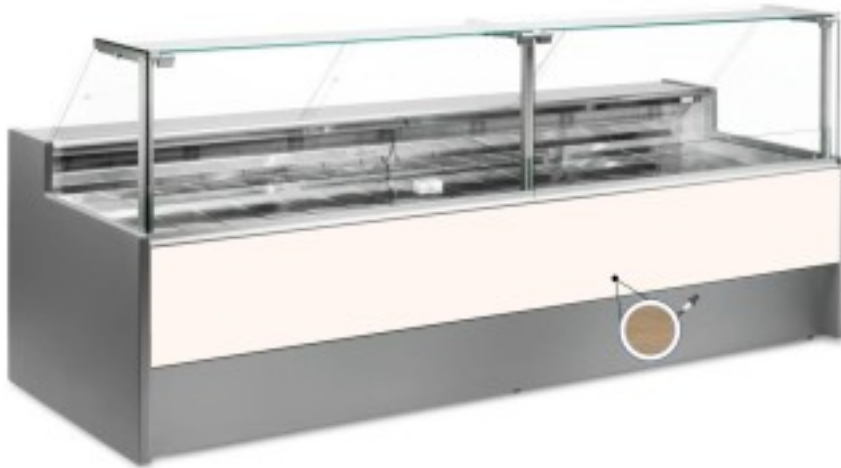

## Neutral bread and biscuit display counter light oak 150x109x128h cm

### Description

Neutral bread and biscuit counter with modern style and attention to detail to meet every need, sturdy thanks to stainless steel structure, worktop and display area in stainless steel.

Actual dimensions not corresponding to the picture for illustration purposes only.

### Dimensions

Dimensioni esterne	1500x1090x1280 mm
Dimensioni imballo	1600x1200x1580 mm